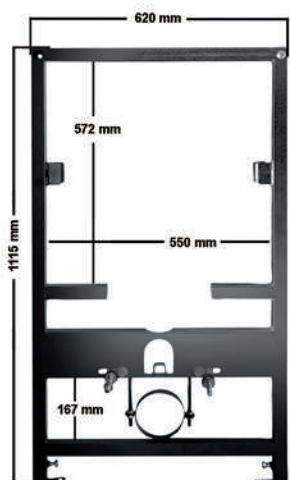

Concealed Cistern

S1

R1

Alpha Pneumatic Concealed Cistern

- 80mm Slim Cistern - can be fitted easily in partition wall.
- Tank Water Capacity 10/5ltrs @ 8/4ltrs.
- Releases 10 ltrs water in 3.75 seconds.
- Fiber Mesh Net for proper holding and installation.
- Easy water level adjustment system.
- Water Supply from any side Left / Right / Top / Back.
- Four way direction adjustable pipe.
- Better flushing performance due to 51mm inner dia outlet pipe.
- Vertical and horizontal installation 155 x 196mm.

Zone 1	₹ M.R.P.
Alpha Pneumatic Concealed Cistern	4,860/-
Knob S1 / R1	1,845/-
Complete Cistern with Push Knob	6,705/-

Zone 2	₹ M.R.P.
Alpha Pneumatic Concealed Cistern	5,290/-
Knob S1 / R1	2,195/-
Complete Cistern with Push Knob	7,485/-

D1

D2

Aqua Concealed Cistern

- Sleek and Slim 90mm thickness.
- Designed for Indian water conditions.
- Power flush customized outlet bend.
- In-Built net binds perfectly with cement.
- High pressure inlet valve 10kg/cm2 as per BIS.
- Flush Options 8l/4l, 6l/3l.

Zone 1	₹ M.R.P.
Aqua Concealed Cistern	4,550/-
Knob D1 / D2	1,295/-
Complete Cistern with Push Knob	5,845/-

Zone 2	₹ M.R.P.
Aqua Concealed Cistern	4,950/-
Knob D1 / D2	1,540/-
Complete Cistern with Push Knob	6,490/-

Detail	₹ M.R.P.	
	Zone 1	Zone 2
Full Frame for Concealed Cistern	4,770/-	5,190/-

- Adjustable to all Wallvit Pan.
- Adjustable Legs.
- High quality structure design.
- Comes with wall fixing hooks and rag bolts.

Detail	₹ M.R.P.	
	Zone 1	Zone 2
Half Frame for Concealed Cistern	2,725/-	2,965/-

- Adjustable to all Wallvit Pan.
- High quality structure design.
- Comes with wall fixing hooks and rag bolts.