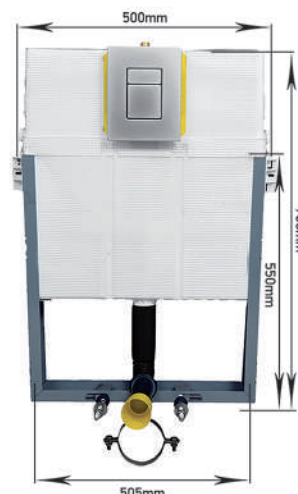

Detail	₹ M.R.P.	
	Zone 1	Zone 2
Full Frame for Concealed Cistern	4,770/-	5,190/-

- Adjustable to all Wallvit Pan.
- Adjustable Legs.
- High quality structure design.
- Comes with wall fixing hooks and rag bolts.