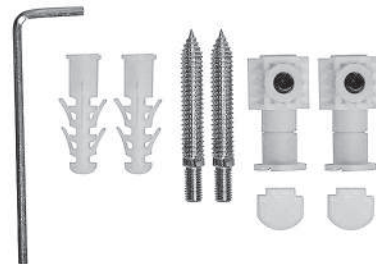

L @ KEY BOLT FOR WALLVIT PAN

For Blind Installation Wallvit Pan

₹ M.R.P.	Zone 1	Zone 2
	910/-	910/-