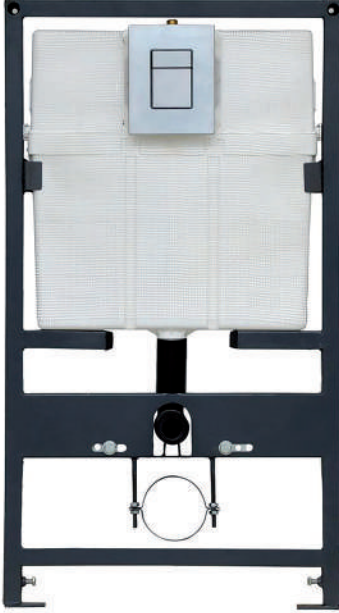

Alpha Pneumatic Concealed Cistern Full Set

Alpha Pneumatic Concealed Cistern Set With Full Frame (Without Knob)

- 80mm Slim Cistern - can be fitted easily in partition wall.
- Tank Water Capacity 10/5 ltrs @ 8/4 ltrs.
- Releases 10 ltrs water in 3.75 seconds.
- Fiber Mesh Net for proper holding and installation.
- Easy water level adjustment system.
- Water Supply from any side Left / Right / Top / Back.
- Four way direction adjustable pipe.
- Better flushing performance due to 51mm inner dia outlet pipe.
- Vertical and Horizontal installation 155 x 196mm.
- Adjustable legs

Accessories Included

Zone 1	₹ M.R.P.	Zone 2	₹ M.R.P.
Alpha Pneumatic Concealed Cistern Set With Full Frame (Without Knob)	11,300/-	Alpha Pneumatic Concealed Cistern Set With Full Frame (Without Knob)	12,465/-