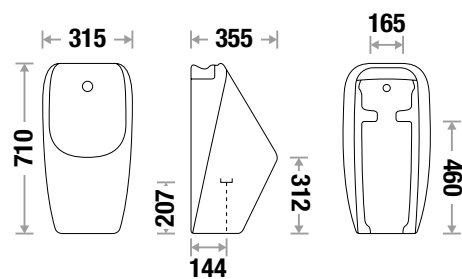

7035 SENSOR URINAL

NEW ARRIVAL

L 355 | W 315 | H 710 mm
Fixing : Universal Urinal Bracket

Accessories Include :

Universal Urinal Bracket

Sensor