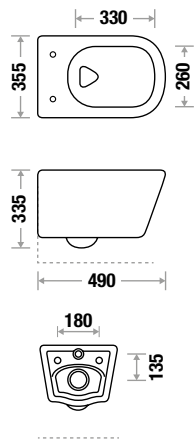

DORAEMON KIDS ONE PC 1001

L 530 | W 315 | H 550 mm
 S Trap - 180mm
 Wash Down Flushing
 Slow Motion Seat Cover

Wallvit Pan

Wallvit
Pan

EDDY 427

NEW ARRIVAL

L 490 | W 355 | H 335 mm
 UF Seat Cover
 Tornado Flushing
 Silent Operation