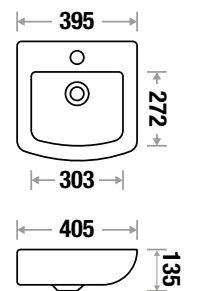

NEW ARRIVAL

Fixing: Rag Bolt

EVA 213 - L 470 | W 360 | H 185 mm

Fixing: Rag Bolt or 6" Bracket

EVITA 221 - L 470 | W 300 | H 180 mm

Fixing: Rag Bolt or 6" Bracket

SUBWAY 216 - L 395 | W 405 | H 135 mm

Fixing: Rag Bolt or 6" Bracket