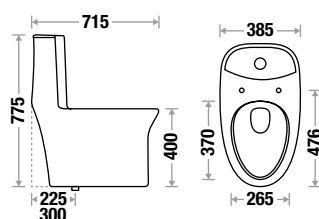

VERSATILE 1012

L 700 | W 425 | H 750 mm
S Trap - 300mm (12")
Syphonic Tornado Flushing
Slow Motion Seat Cover

BELLO 515

L 700 | W 370 | H 605 mm
S Trap - 300mm (12")
Syphonic Flushing
UF Seat Cover

ANTALIA 518

L 705 | W 395 | H 760 mm
S Trap - 300mm (12") | 225mm (9")
Syphonic Tornado Flushing
UF Seat Cover

FORMOSA 8852

L 700 | W 365 | H 770 mm
S Trap - 300mm (12") | 225mm (9")
4D Syphonic Tornado Flushing
UF Seat Cover

SVELTA 8868

L 715 | W 385 | H 775 mm
S Trap - 300mm (12") | 225mm (9")
Syphonic Tornado Flushing
UF Seat Cover

REGALIA 512

L 730 | W 380 | H 790 mm
S Trap - 225mm (9") | P Trap - 180mm
Wash Down Flushing
UF Seat Cover