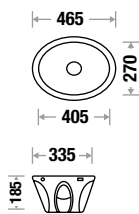

MONALISA 307 - L 465 | W 335 | H 185 mm