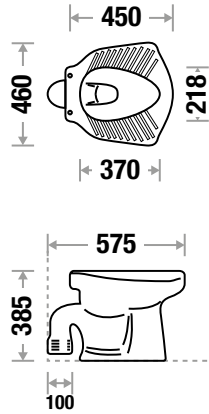

WC Floor Mounted

WC Floor Mounted

UNIVERSAL PAN FULL SET (S - Trap)

L 575 | W 460 | H 385 mm
S Trap 416
(UNIVERSAL PAN + SEAT COVER)

UNIVERSAL PAN FULL SET (P - Trap)

L 560 | W 460 | H 385 mm
P Trap 417
(UNIVERSAL PAN + SEAT COVER)

NIEGRA CONCEALED 410

L 530 | W 350 | H 415 mm

CONCEALED EWC 420

L 555 | W 360 | H 405 mm

CLASSIC S Trap

L 530 | W 370 | H 410 mm
S Trap 412
Also available with **In-Built JET**

CLASSIC P Trap

L 520 | W 370 | H 410 mm
P Trap 411
Also available with **In-Built JET**