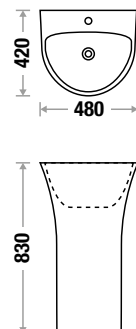

MOON G 307

L 480 | W 420 | H 830 mm

VASCA G 323

L 410 | W 400 | H 880 mm

CLIFF G 315

L 450 | W 430 | H 830 mm

Basin with Half Pedestal

Basin with Half Pedestal