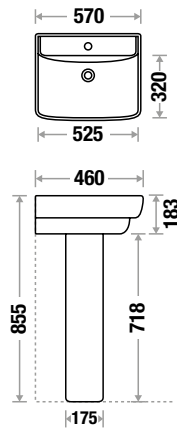

Basin with Full Pedestal

Basin with Full Pedestal

BERLIN WB 675 | PD 625

JUNIOR SPACY WB 701 | PD 625

SMITH WB 672 | PD 625

CLASSIC WB 617 | PD 695

INOVA WB 676 | PD 695

NEW ARRIVAL