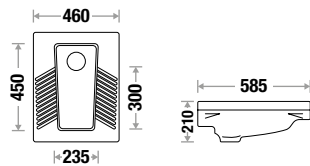

Pans & Accessories

& Pans Accessories

LUXURY PAN 24" 102

L 620 | W 460 | H 255 mm
Built-In S Trap - 405 mm

IMPERIAL SQUATTING PAN 23" 103 (Box Rim)

NEW ARRIVAL

L 590 | W 460 | H 245 mm
Built-In S Trap - 352 mm

FLATRON PAN 23" 400 (Box Rim)

L 585 | W 460 | H 210 mm

BRAVIA SQUATTING PAN 399 (Box Rim)

L 565 | W 430 | H 185 mm

ORISSA PAN 23" (ISI) 3981

L 575 | W 445 | H 305 mm

CELLO PAN 23" 398 (Open Rim)

L 575 | W 445 | H 305 mm

SLEEK PAN 23" 404 (Open Rim)

L 600 | W 445 | H 310 mm

FLAT PAN 23" 406 (Box Rim)

L 600 | W 470 | H 290 mm