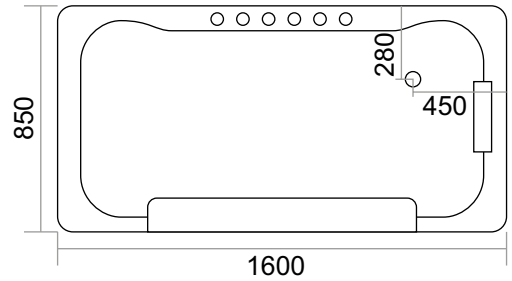

Features :

- Radio _____
- Light _____
- Faucet _____
- Pillow _____
- Jacuzzi _____
- Bubble _____
- Flexible Handle Shower _____
- Stainless Steel Frame under Tub _____