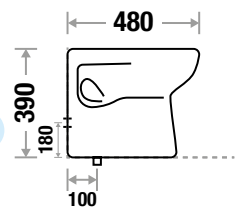

LIBERTY

L 575 | W 355 | H 405 mm
 S Trap 461 | P Trap 462
 Slow Motion Slim Seat Cover
 Also available with **In-Built JET**

MILANO

L 480 | W 345 | H 390 mm
 S Trap 450 | P Trap 449
 Slow Motion Seat Cover