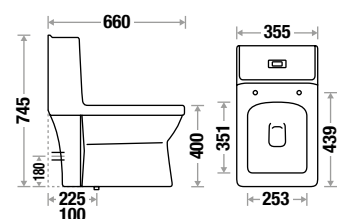

CISCO 529

NEW ARRIVAL

L 730 | W 385 | H 780 mm
S Trap - 255mm | P Trap - 180 mm
Wash Down Flushing
Slow Motion Slim PP Seat Cover
JointLess Tank

BELTON 526

NEW ARRIVAL

L 660 | W 355 | H 745 mm
S Trap - 225mm (9") | 100mm (4")
P Trap - 180mm
Wash Down Flushing
Slow Motion PP Seat Cover