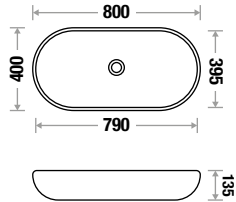

Fixing: Table Top | Wall Hung

Fixing: Table Top | Wall Hung

Fixing : Wall Hung