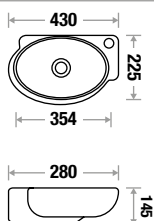

BRIO 8015 - L 360 | W 250 | H 100 mm

CATTHY 220 - L 340 | W 310 | H 120 mm

CLARE 9054 - L 560 | W 390 | H 130 mm

CANDY 9086 - L 430 | W 280 | H 145 mm

**efficient
design**

Cabinet & Counter Basin

Cabinet & Counter Basin