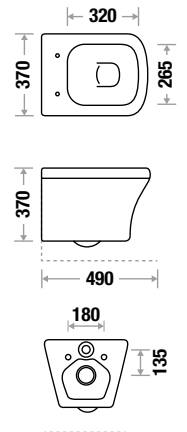

ELEMENT NXT (BLIND INSTALLATION) 438 B

NEW ARRIVAL

L 490 | W 370 | H 370 mm
UF Seat Cover