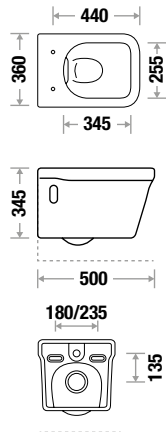

ENTICE 456

L 490 | W 355 | H 360 mm
Slow Motion Seat Cover
Also available with **In-Built JET**

Wallvit Pan

Wallvit Pan

SQUIRO NXT 455 N

L 500 | W 360 | H 345 mm
 Slow Motion PP Seat Cover
 Also available with **In-Built JET**