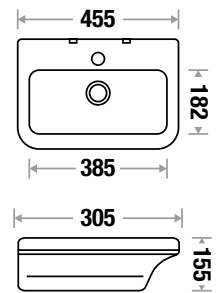

Wall Hung Basin

SMILE 225 - L 445 | W 370 | H 148 mm

NEW ARRIVAL

Fixing: Rag Bolt

MARTIN 224 - L 455 | W 305 | H 155 mm

NEW ARRIVAL

Fixing: Rag Bolt

EMERY 200 - L 465 | W 365 | H 170 mm