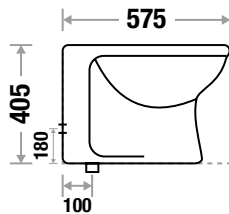

LIBERTY

L 575 | W 355 | H 405 mm
 S Trap 461 | P Trap 462
 Slow Motion Slim Seat Cover
 Also available with **In-Built JET**

MILANO

L 480 | W 345 | H 390 mm
 S Trap 450 | P Trap 449
 Slow Motion Seat Cover