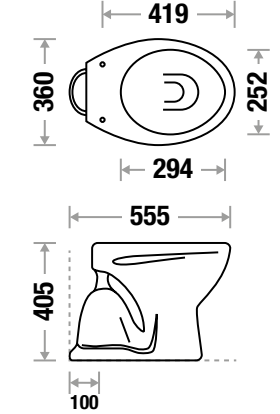

NIEGRA CONCEALED 410

L 530 | W 350 | H 415 mm

CONCEALED EWC 420

L 555 | W 360 | H 405 mm

CLASSIC S Trap

L 530 | W 370 | H 410 mm
S Trap 412
Also available with **In-Built JET**

CLASSIC P Trap

L 520 | W 370 | H 410 mm
P Trap 411
Also available with **In-Built JET**