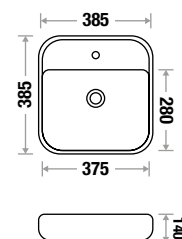

NEW ARRIVAL