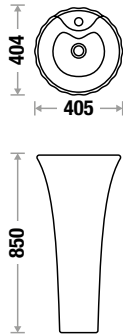

L 405 | W 405 | H 850 mm