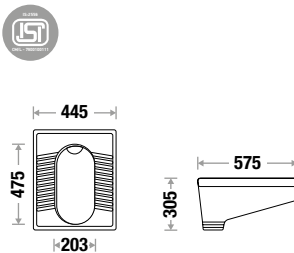

Pans & Accessories

& Pans Accessories

LUXURY PAN 24" 102

L 620 | W 460 | H 255 mm
Built-In S Trap - 405 mm

IMPERIAL SQUATTING PAN 23" 103 (Box Rim)

NEW ARRIVAL

L 590 | W 460 | H 245 mm
Built-In S Trap - 352 mm

FLATRON PAN 23" 400 (Box Rim)

L 585 | W 460 | H 210 mm

BRAVIA SQUATTING PAN 399 (Box Rim)

L 565 | W 430 | H 185 mm

ORISSA PAN 23" (ISI) 3981

L 575 | W 445 | H 305 mm

CELLO PAN 23" 398 (Open Rim)

L 575 | W 445 | H 305 mm