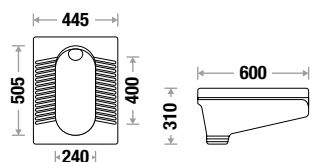

Pans & Accessories

& Pans Accessories

LUXURY PAN 24" 102

L 620 | W 460 | H 255 mm
Built-In S Trap - 405 mm

IMPERIAL SQUATTING PAN 23" 103 (Box Rim)

NEW ARRIVAL

L 590 | W 460 | H 245 mm
Built-In S Trap - 352 mm

FLATRON PAN 23" 400 (Box Rim)

L 585 | W 460 | H 210 mm

BRAVIA SQUATTING PAN 399 (Box Rim)

L 565 | W 430 | H 185 mm

ORISSA PAN 23" (ISI) 3981

L 575 | W 445 | H 305 mm

CELLO PAN 23" 398 (Open Rim)

L 575 | W 445 | H 305 mm

SLEEK PAN 23" 404 (Open Rim)

L 600 | W 445 | H 310 mm

FLAT PAN 23" 406 (Box Rim)

L 600 | W 470 | H 290 mm