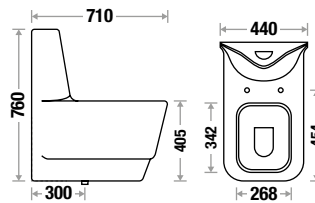

CARTER 510

L 630 | W 345 | H 760 mm
S Trap - 225mm (9")
Syphonic Flushing
Slow Motion Seat Cover

DUKE

L 710 | W 440 | H 760 mm
S Trap - 300mm (12")
Wash Down Flushing
Slow Motion Seat Cover

FLAIR

L 670 | W 380 | H 850 mm
S Trap - 300mm (12")
Wash Down Flushing
Slow Motion Seat Cover