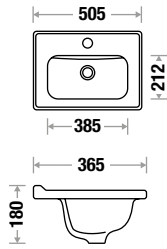

Cabinet & Counter Basin

Cabinet & Counter Basin

SCB 500 - L 505 | W 365 | H 180 mm

NEW ARRIVAL