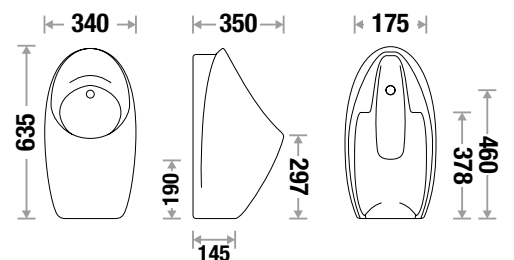

7032

NEW ARRIVAL

L 350 | W 340 | H 635 mm
Fixing : Universal Urinal Bracket
Accessories Include :