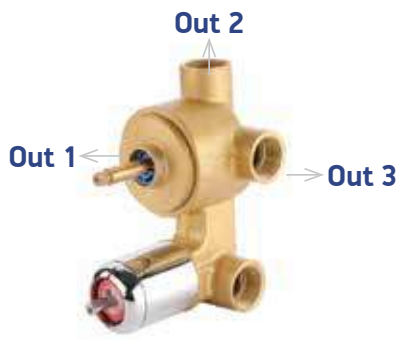

FOR BLIND INSTALLATION WALLVIT PAN

SCREW TYPE BASIN BOLT

S.S. SCREW FOR WALLVIT PAN

REJOICE WATER.

**BATH
FITTINGS**

High Flow Body Jet Diverter

BJ-40B

- 3/4" Bsp Inlet Outlet
- Works Efficiently In Low Pressure Condition
- 56mm High Flow Diverter Cartridge
- 2 Modes Works Simultaneously (mode 1+2 And 2+3 Can Be Used Simultaneously. 1+3 Cannot Be Used Simultaneously.)
- Single Piece Casted Body
- Universal Body For All Collection