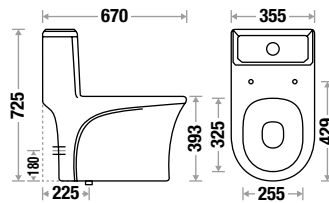

One Piece Closet

One Piece Closet

KORES 517

NEW ARRIVAL

L 645 | W 360 | H 725 mm
S Trap - 225 mm (9")
P Trap - 180mm
Wash Down Flushing
Slow Motion PP Seat Cover

NEW ARRIVAL

L 670 | W 365 | H 745 mm
S Trap - 300mm (12") | 225mm (9")
P Trap - 180mm
Wash Down Flushing
Slow Motion Slim PP Seat Cover

CONVEX 516

NEW ARRIVAL

L 670 | W 355 | H 725 mm
S Trap - 225mm (9") | P Trap - 180mm
Wash Down Flushing
Slow Motion Slim PP Seat Cover

BELLAMY 527

NEW ARRIVAL

L 650 | W 350 | H 695 mm
S Trap - 225mm (9") | P Trap - 180mm
Wash Down Flushing
Slow Motion Slim PP Seat Cover

JUCAR 520

L 630 | W 340 | H 750 mm
S Trap - 225mm (9") | P Trap - 180mm
Wash Down Flushing
Slow Motion PP Seat Cover

LEENO 492

L 710 | W 370 | H 660 mm
S Trap - 225mm (9") | P Trap - 180mm
Wash Down Flushing
Slow Motion Seat Cover