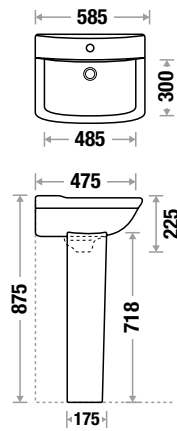

Basin with Full Pedestal

Basin with Full Pedestal

BERLIN WB 675 | PD 625

JUNIOR SPACY WB 701 | PD 625

SMITH WB 672 | PD 625

CLASSIC WB 617 | PD 695

INOVA WB 676 | PD 695

NEW ARRIVAL