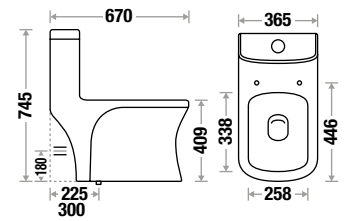

CONVEX 516

NEW ARRIVAL

L 670 | W 355 | H 725 mm
S Trap - 225mm (9") | P Trap - 180mm
Wash Down Flushing
Slow Motion Slim PP Seat Cover

BELLAMY 527

NEW ARRIVAL

L 650 | W 350 | H 695 mm
S Trap - 225mm (9") | P Trap - 180mm
Wash Down Flushing
Slow Motion Slim PP Seat Cover