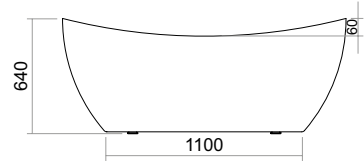

Freestanding Bathtubs

6809

Size
1600 x 750 x 580 mm

Material
Acrylic

Features :

- Truly European Design
- 100% Quality Acrylic material
- Seamless Design, high glossy both side
- Stainless Steel frame undertub
- Pop-up drainer with overflow

6509

Size
1600 x 800 x 640 mm

Material
Acrylic

Features :

- Truly European Design
- 100% Quality Acrylic material
- Seamless Design, high glossy both side
- Stainless Steel frame undertub
- Pop-up drainer with overflow