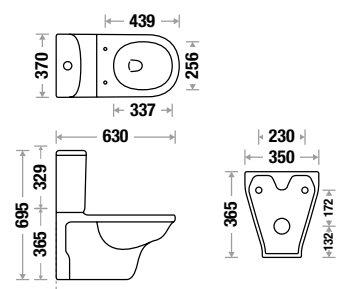

Now select
In-Built JET
 Feature in
 selected models

Extended Wall Mounted Closet

ALDUS NXT 445

L 645 | W 355 | H 710 mm
 EWC 445 | Cistern 446
 Slow Motion Slim Seat Cover & Fitting

CAMELIA NXT 444

L 630 | W 350 | H 695 mm
 EWC 444 | Cistern 446
 Slow Motion Slim Seat Cover & Fitting