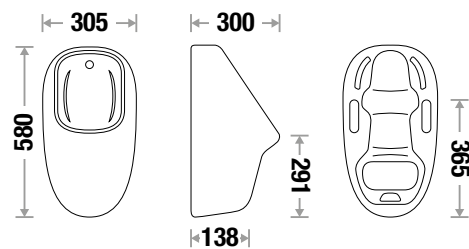

7037

NEW ARRIVAL

L 370 | W 335 | H 710 mm
Fixing : Universal Urinal Bracket

Accessories Include :

Universal Urinal Bracket

Urinal Spreader (Brass)

L Type Fixing Screw

DELTA 133

NEW ARRIVAL

L 335 | W 360 | H 585 mm
Fixing : Universal Urinal Bracket

Accessories Include :

Universal Urinal Bracket

Urinal Spreader (Brass)

SIGMA URINAL 131

L 300 | W 305 | H 580 mm
Fixing : Universal Urinal Bracket

Accessories Include :

Universal Urinal Bracket

Urinal Spreader (Brass)

7035 SENSOR URINAL

NEW ARRIVAL

L 355 | W 315 | H 710 mm
Fixing : Universal Urinal Bracket

Accessories Include :

Universal Urinal Bracket

Sensor