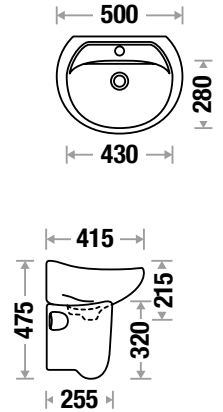

Basin with Half Pedestal

Basin with Half Pedestal

JUNIOR SPACY WB 701 | PD 702

NIEGRA WB 609 | PD 610

L 600 | W 425 | H 450 mm
Fixing: Rag Bolt

CANON WB 677 | PD 671

NEW ARRIVAL

AVTAAR WB 614 | PD 671

MARTIN WB 224 | PD 226