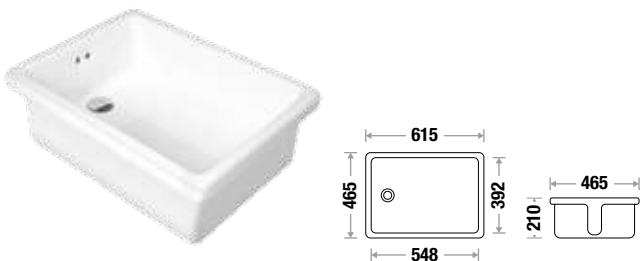

LAB SINK 124

L 615 | W 465 | H 210 mm