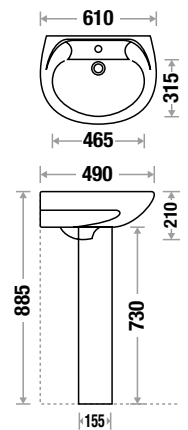

CLASSIC WB 617 | PD 695

L 560 | W 420 | H 915 mm
Fixing: Rag Bolt

INOVA WB 676 | PD 695

NEW ARRIVAL

L 610 | W 490 | H 885 mm
Fixing: Rag Bolt

ADAM WB 613 | PD 695

L 520 | W 420 | H 875 mm
 Fixing: Rag Bolt or 6" Bracket