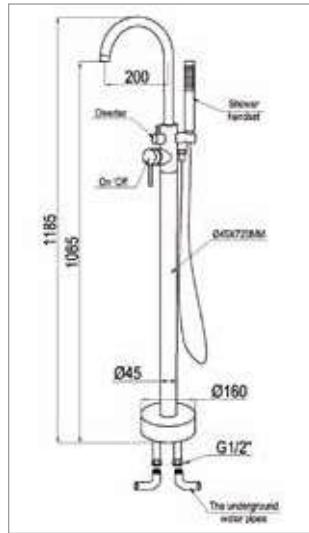

Color Available : White Ivory

Bell 006

Size : 1370 x 760 x 415 mm
Material : Acrylic
Waste hole distance from wall - 410mm

Color Available : White Ivory

DF-02019

DF-02017-2

DF - 02011

Accessories