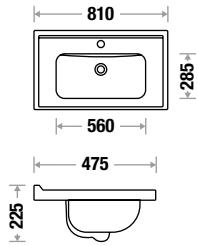

SCB 500 - L 505 | W 365 | H 180 mm

NEW ARRIVAL

Fixing: Cabinet or Counter Top

SCB 600 - L 610 | W 475 | H 220 mm

NEW ARRIVAL

Fixing: Cabinet or Counter Top

SCB 800 - L 810 | W 475 | H 225 mm

NEW ARRIVAL