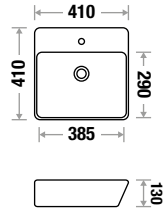

Art Basin

Art Basin

CEFFO 9002 - L 410 | W 410 | H 130 mm