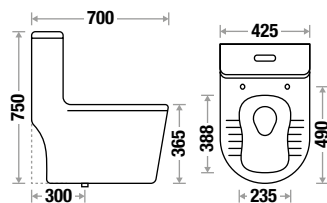

Whirlpools	144
Freestanding Bathtubs	146

Drop In Bathtubs	149
Freestanding Bathtub Facucets	151

SANITARY WARE

COMFORT
EVERYDAY.

One Piece Closet

One Piece
Closet

VERSATILE 1012

L 700 | W 425 | H 750 mm
S Trap - 300mm (12")
Syphonic Tornado Flushing
Slow Motion Seat Cover