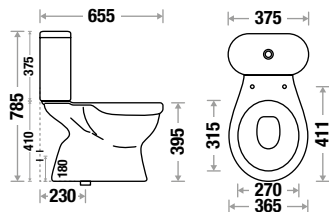

Two Piece WC Floor Mounted

EWC CARNIVAL

NEW ARRIVAL

L 685 | W 385 | H 840 mm
S Trap 472 | P Trap 473 | Cistem 474
S Trap 250 mm | P Trap 180 mm
Slow Motion Seat Cover & Fitting

EWC CODDY

NEW ARRIVAL

L 700 | W 390 | H 755 mm
S Trap 469 | P Trap 470 | Cistem 471
S Trap 250 & 300 mm | P Trap 180 mm
Slow Motion Seat Cover & Fitting

EWC CALIBER

NEW ARRIVAL

L 655 | W 365 | H 785 mm
S Trap 466 | P Trap 467 | Cistem 468
S Trap 230 mm | P Trap 180 mm
Slow Motion Slim Seat Cover & Fitting

efficient
design