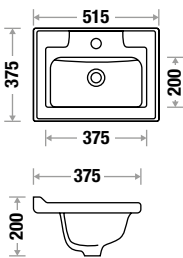

Fixing: Cabinet or Counter Top

SCB 900 - L 910 | W 475 | H 225 mm

NEW ARRIVAL

Fixing: Cabinet or Counter Top

CB 500 - L 515 | W 375 | H 220 mm

Fixing: Cabinet or Counter Top

CB 600 - L 615 | W 475 | H 220 mm