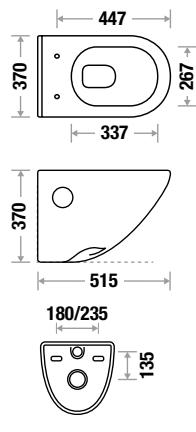

SILO NXT 454 N

L 510 | W 390 | H 365 mm
UF Seat Cover
Also available with **In-Built JET**

JAGUAR 963

NEW ARRIVAL

L 515 | W 370 | H 370 mm
UF or Slow Motion Slim Seat Cover
Also available with **In-Built JET**