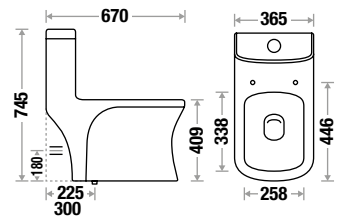

JESPER BLACK 521

NEW ARRIVAL

L 660 | W 370 | H 745 mm
S Trap - 300mm (12") | 225mm (9")
Syphonic Tornado Flushing
Slow Motion PP Seat Cover

LEXA BLACK 524

NEW ARRIVAL

L 670 | W 365 | H 745 mm
S Trap - 300mm (12") | 225mm (9")
P Trap - 180mm
Wash Down Flushing
Slow Motion Slim PP Seat Cover