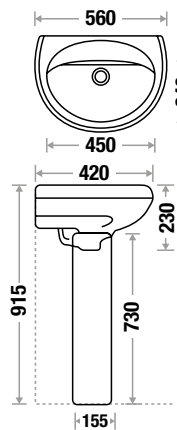

EMERY WB 200 | PD 671

L 465 | W 365 | H 465 mm
 Fixing: Rag Bolt

EVA WB 213 | PD 671

L 470 | W 360 | H 450 mm
 Fixing: Rag Bolt

**efficient
 design**

Basin with Full Pedestal

Basin with Full Pedestal

BERLIN WB 675 | PD 625

L 570 | W 460 | H 855 mm
Fixing: Rag Bolt

JUNIOR SPACY WB 701 | PD 625

L 540 | W 405 | H 860 mm
Fixing: Rag Bolt

SMITH WB 672 | PD 625

L 585 | W 475 | H 875 mm
Fixing: Rag Bolt

ARCADE WB 624 PD 625

L 575 | W 440 | H 870 mm
Fixing: Rag Bolt

CLASSIC WB 617 | PD 695

L 560 | W 420 | H 915 mm
Fixing: Rag Bolt

INOVA WB 676 | PD 695

NEW ARRIVAL

L 610 | W 490 | H 885 mm
Fixing: Rag Bolt

ADAM WB 613 | PD 695

L 520 | W 420 | H 875 mm
 Fixing: Rag Bolt or 6" Bracket