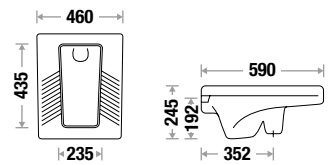

Pans & Accessories

& Pans Accessories

LUXURY PAN 24" 102

L 620 | W 460 | H 255 mm
Built-In S Trap - 405 mm

IMPERIAL SQUATTING PAN 23" 103 (Box Rim)

NEW ARRIVAL

L 590 | W 460 | H 245 mm
Built-In S Trap - 352 mm