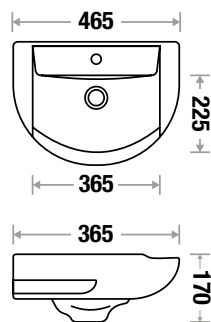

Fixing: Rag Bolt

EMERY 200 - L 465 | W 365 | H 170 mm

NEW ARRIVAL