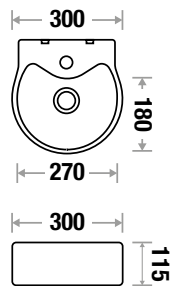

LEA 204 - L 460 | W 215 | H 125 mm

Fixing: Rag Bolt

LIZA 218 - L 435 | W 255 | H 125 mm

Fixing: Rag Bolt & Screw

HAZEL 9052 - L 300 | W 300 | H 115 mm

Fixing: Rag Bolt

APPLE 217 - L 310 | W 285 | H 170 mm

Fixing: Rag Bolt or 6" Bracket