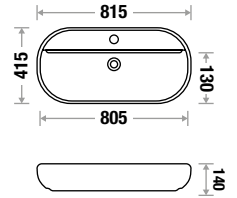

Fixing: Table Top | Wall Hung

Fixing: Table Top | Wall Hung

Fixing : Wall Hung