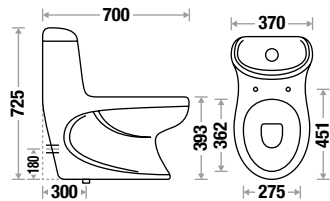

PUNTTO 501

L 700 | W 370 | H 725 mm
S Trap - 300mm (12")
P Trap - 180mm
Wash Down Flushing
Slow Motion Slim Seat Cover

Kids
Range

NEMO (KIDS BASIN) LT 034

L 340 | W 360 | H 615 mm

FROGGY KIDS ONE PC 1003

NEW ARRIVAL

L 530 | W 280 | H 620 mm
S Trap - 180mm
Wash Down Flushing
Slow Motion PP Seat Cover

DONALD KIDS ONE PC 1002

NEW ARRIVAL

L 540 | W 280 | H 590 mm
S Trap - 180mm
Wash Down Flushing
Slow Motion PP Seat Cover

DORAEMON KIDS ONE PC 1001

L 530 | W 315 | H 550 mm
S Trap - 180mm
Wash Down Flushing
Slow Motion Seat Cover