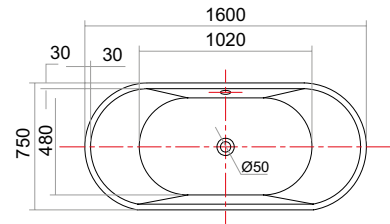

6509

Size
1600 x 800 x 640 mm

Material
Acrylic

Features :

- Truly European Design
- 100% Quality Acrylic material
- Seamless Design, high glossy both side
- Stainless Steel frame undertub
- Pop-up drainer with overflow