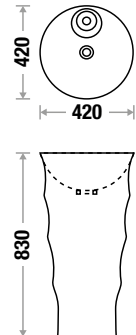

L 420 | W 420 | H 830 mm