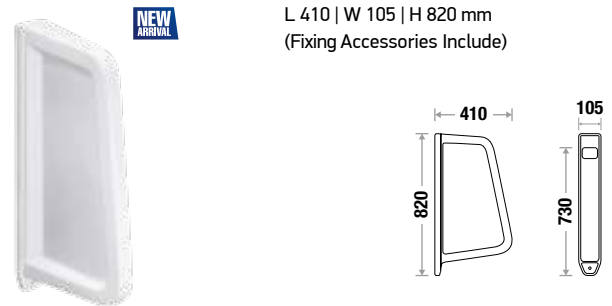

BRISTOL URINAL PARTITION 118

L 410 | W 105 | H 820 mm
(Fixing Accessories Include)