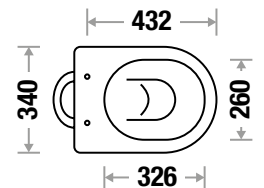

DOVE

L 550 | W 340 | H 415 mm
S Trap 440 | P Trap 441
Slow Motion Slim Seat Cover