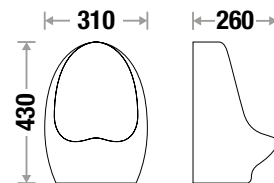

PETAL 128

L 260 | W 310 | H 430 mm

Fixing : Universal Urinal Bracket

Accessories Include :

Universal Urinal Bracket

JUNIOR OMEGA 126

L 260 | W 340 | H 500 mm

Fixing : Universal Urinal Bracket