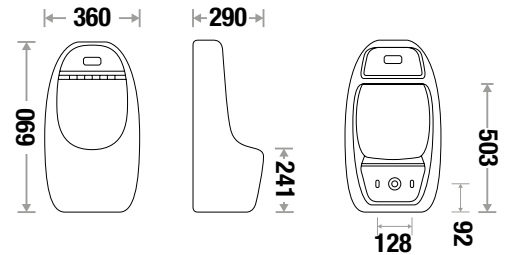

Urinal

Urinal

7004 SENSOR URINAL

L 290 | W 360 | H 690 mm

Fixing : Wall Mounted Outlet

Accessories Include :

Sensor

Universal Urinal Bracket

Outlet Accessories