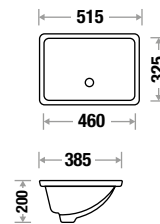

VISTA 313 - L 515 | W 385 | H 200 mm

NEW
ARRIVAL