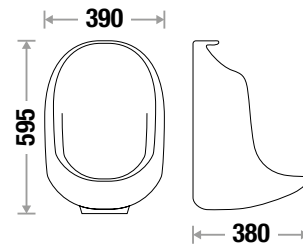

Universal Urinal Bracket

Outlet Accessories

HALFSTALL NXT 132

NEW ARRIVAL

L 380 | W 390 | H 595 mm

Fixing : Universal Urinal Bracket

Accessories Include :

Universal Urinal Bracket