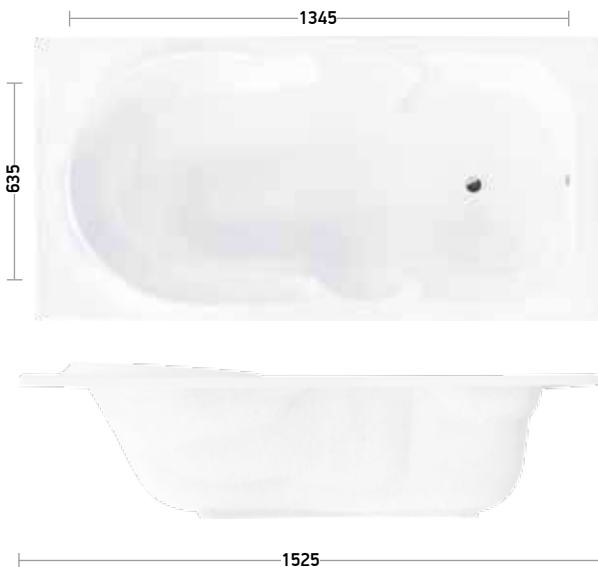

Color Available : White Ivory

Bell 104

Size : 1680 x 760 x 390 mm
Material : Acrylic
Waste hole distance from wall - 340mm

Color Available : White Ivory

Bell 005

Size : 1525 x 760 x 405 mm
Material : Acrylic
Waste hole distance from wall - 350mm