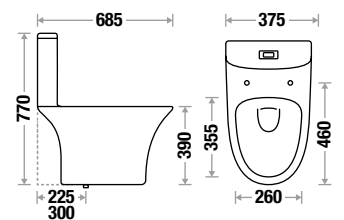

RUMBBO 504

L 660 | W 360 | H 740 mm
S Trap - 300mm (12") | 225mm (9")
Syphonic Flushing
Slow Motion Slim PP Seat Cover

JAZZ 528

NEW ARRIVAL

L 685 | W 375 | H 770 mm
S Trap - 300mm (12") | 225mm (9")
Syphonic Tornado Flushing
UF or Slow Motion Slim PP Seat Cover
JointLess Tank