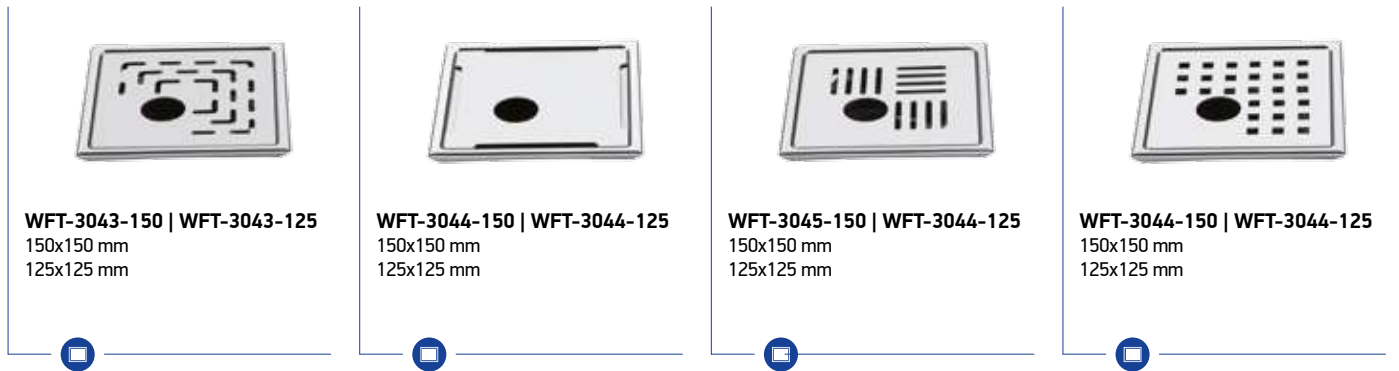

Floor Trap (SS 304) With Waste Pipe Hole Satin Finish