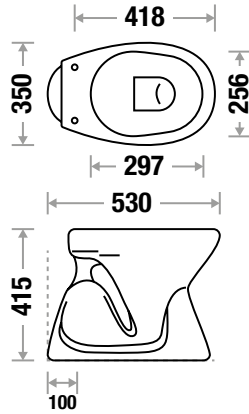

WC Floor Mounted

WC Floor Mounted

UNIVERSAL PAN FULL SET (S - Trap)

L 575 | W 460 | H 385 mm
S Trap 416
(UNIVERSAL PAN + SEAT COVER)

UNIVERSAL PAN FULL SET (P - Trap)

L 560 | W 460 | H 385 mm
P Trap 417
(UNIVERSAL PAN + SEAT COVER)

NIEGRA CONCEALED 410

L 530 | W 350 | H 415 mm

CONCEALED EWC 420

L 555 | W 360 | H 405 mm

CLASSIC S Trap

L 530 | W 370 | H 410 mm
S Trap 412
Also available with **In-Built JET**

CLASSIC P Trap

L 520 | W 370 | H 410 mm
P Trap 411
Also available with **In-Built JET**