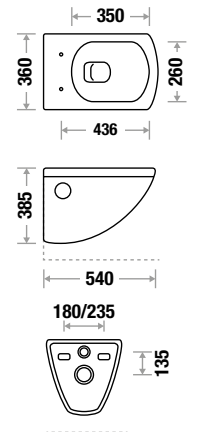

ARGON 457

L 540 | W 360 | H 385 mm
Slow Motion Slim Seat Cover
Also available with **In-Built JET**