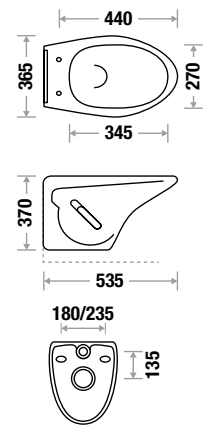

L 485 | W 345 | H 370 mm
 Slow Motion Seat Cover

BOLT 460F

L 480 | W 350 | H 365 mm
 Slow Motion Seat Cover

NOVUS 458

L 535 | W 365 | H 370 mm
 Slow Motion Seat Cover

CUB 425

L 480 | W 340 | H 360 mm
 Slow Motion Slim Seat Cover
 Also available with **In-Built JET**