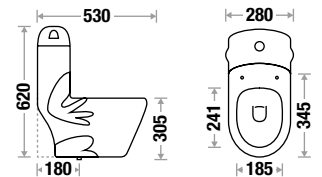

NEW ARRIVAL

L 530 | W 280 | H 620 mm
 S Trap - 180mm
 Wash Down Flushing
 Slow Motion PP Seat Cover

DONALD KIDS ONE PC 1002

NEW ARRIVAL

L 540 | W 280 | H 590 mm
 S Trap - 180mm
 Wash Down Flushing
 Slow Motion PP Seat Cover