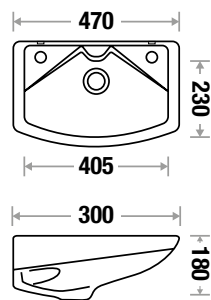

NEW ARRIVAL

Fixing: Rag Bolt

EVA 213 - L 470 | W 360 | H 185 mm

Fixing: Rag Bolt or 6" Bracket

EVITA 221 - L 470 | W 300 | H 180 mm

Fixing: Rag Bolt or 6" Bracket

SUBWAY 216 - L 395 | W 405 | H 135 mm

Fixing: Rag Bolt or 6" Bracket