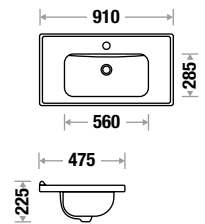

Fixing: Cabinet or Counter Top

SCB 900 - L 910 | W 475 | H 225 mm

NEW ARRIVAL