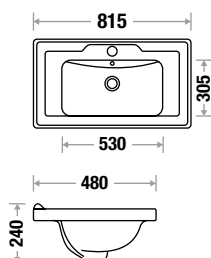

Fixing: Cabinet or Counter Top

CB 800 - L 815 | W 480 | H 240 mm