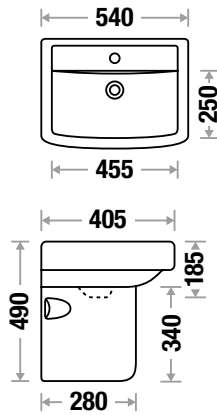

Basin with Half Pedestal

Basin with Half Pedestal

JUNIOR SPACY WB 701 | PD 702

NIEGRA WB 609 | PD 610

L 600 | W 425 | H 450 mm
Fixing: Rag Bolt

CANON WB 677 | PD 671

NEW ARRIVAL

AVTAAR WB 614 | PD 671

MARTIN WB 224 | PD 226