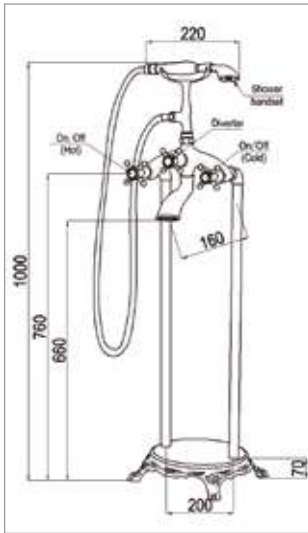

Color Available : White Ivory

Bell 006

Size : 1370 x 760 x 415 mm
Material : Acrylic
Waste hole distance from wall - 410mm

Color Available : White Ivory

DF-02019

DF-02017-2

DF - 02011

Accessories