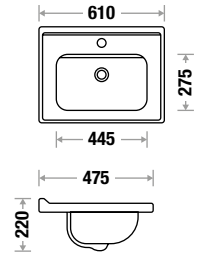

SCB 500 - L 505 | W 365 | H 180 mm

NEW ARRIVAL

Fixing: Cabinet or Counter Top

SCB 600 - L 610 | W 475 | H 220 mm

NEW ARRIVAL

Fixing: Cabinet or Counter Top

SCB 800 - L 810 | W 475 | H 225 mm

NEW ARRIVAL