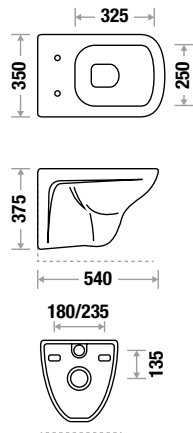

ENIGMATIC 424

L 540 | W 350 | H 375 mm
Slow Motion Seat Cover
Also available with **In-Built JET**