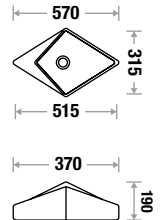

Fixing: Table Top | Wall Hung

Fixing: Table Top | Wall Hung

Fixing : Wall Hung