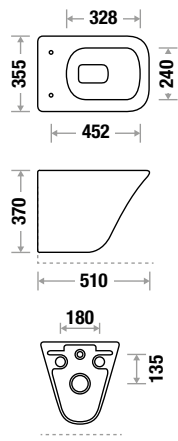

EDGE BL 16

L 510 | W 355 | H 370 mm
UF Seat Cover