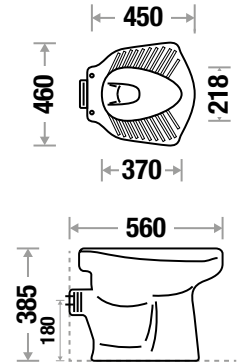

WC Floor Mounted

WC Floor Mounted

UNIVERSAL PAN FULL SET (S - Trap)

L 575 | W 460 | H 385 mm
S Trap 416
(UNIVERSAL PAN + SEAT COVER)

UNIVERSAL PAN FULL SET (P - Trap)

L 560 | W 460 | H 385 mm
P Trap 417
(UNIVERSAL PAN + SEAT COVER)