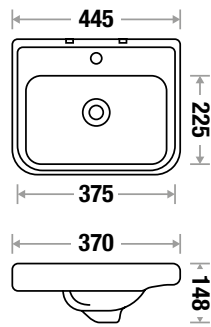

Wall Hung Basin

SMILE 225 - L 445 | W 370 | H 148 mm

NEW ARRIVAL

Fixing: Rag Bolt

MARTIN 224 - L 455 | W 305 | H 155 mm

NEW ARRIVAL

Fixing: Rag Bolt

EMERY 200 - L 465 | W 365 | H 170 mm