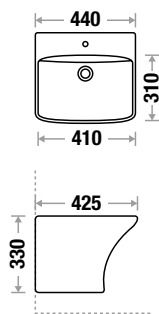

GRACE 9012

L 440 | W 425 | H 330 mm