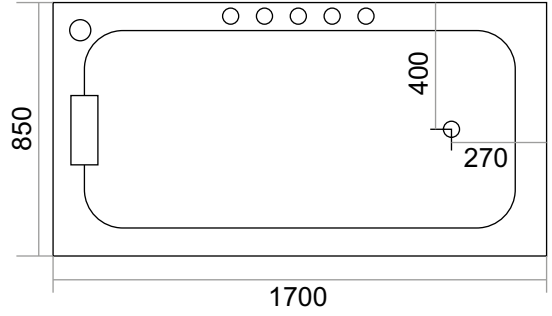

Size
1850 x 1230 x 620 mm

Material
Acrylic Coated ABS

Features :

- Radio _____
- Light _____
- Faucet _____
- Pillow _____
- Jacuzzi _____
- Bubble _____
- Flexible Handle Shower _____
- Stainless Steel Frame under Tub _____