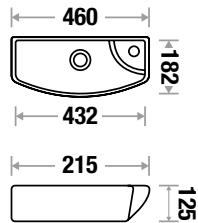

LEA 204 - L 460 | W 215 | H 125 mm

Fixing: Rag Bolt