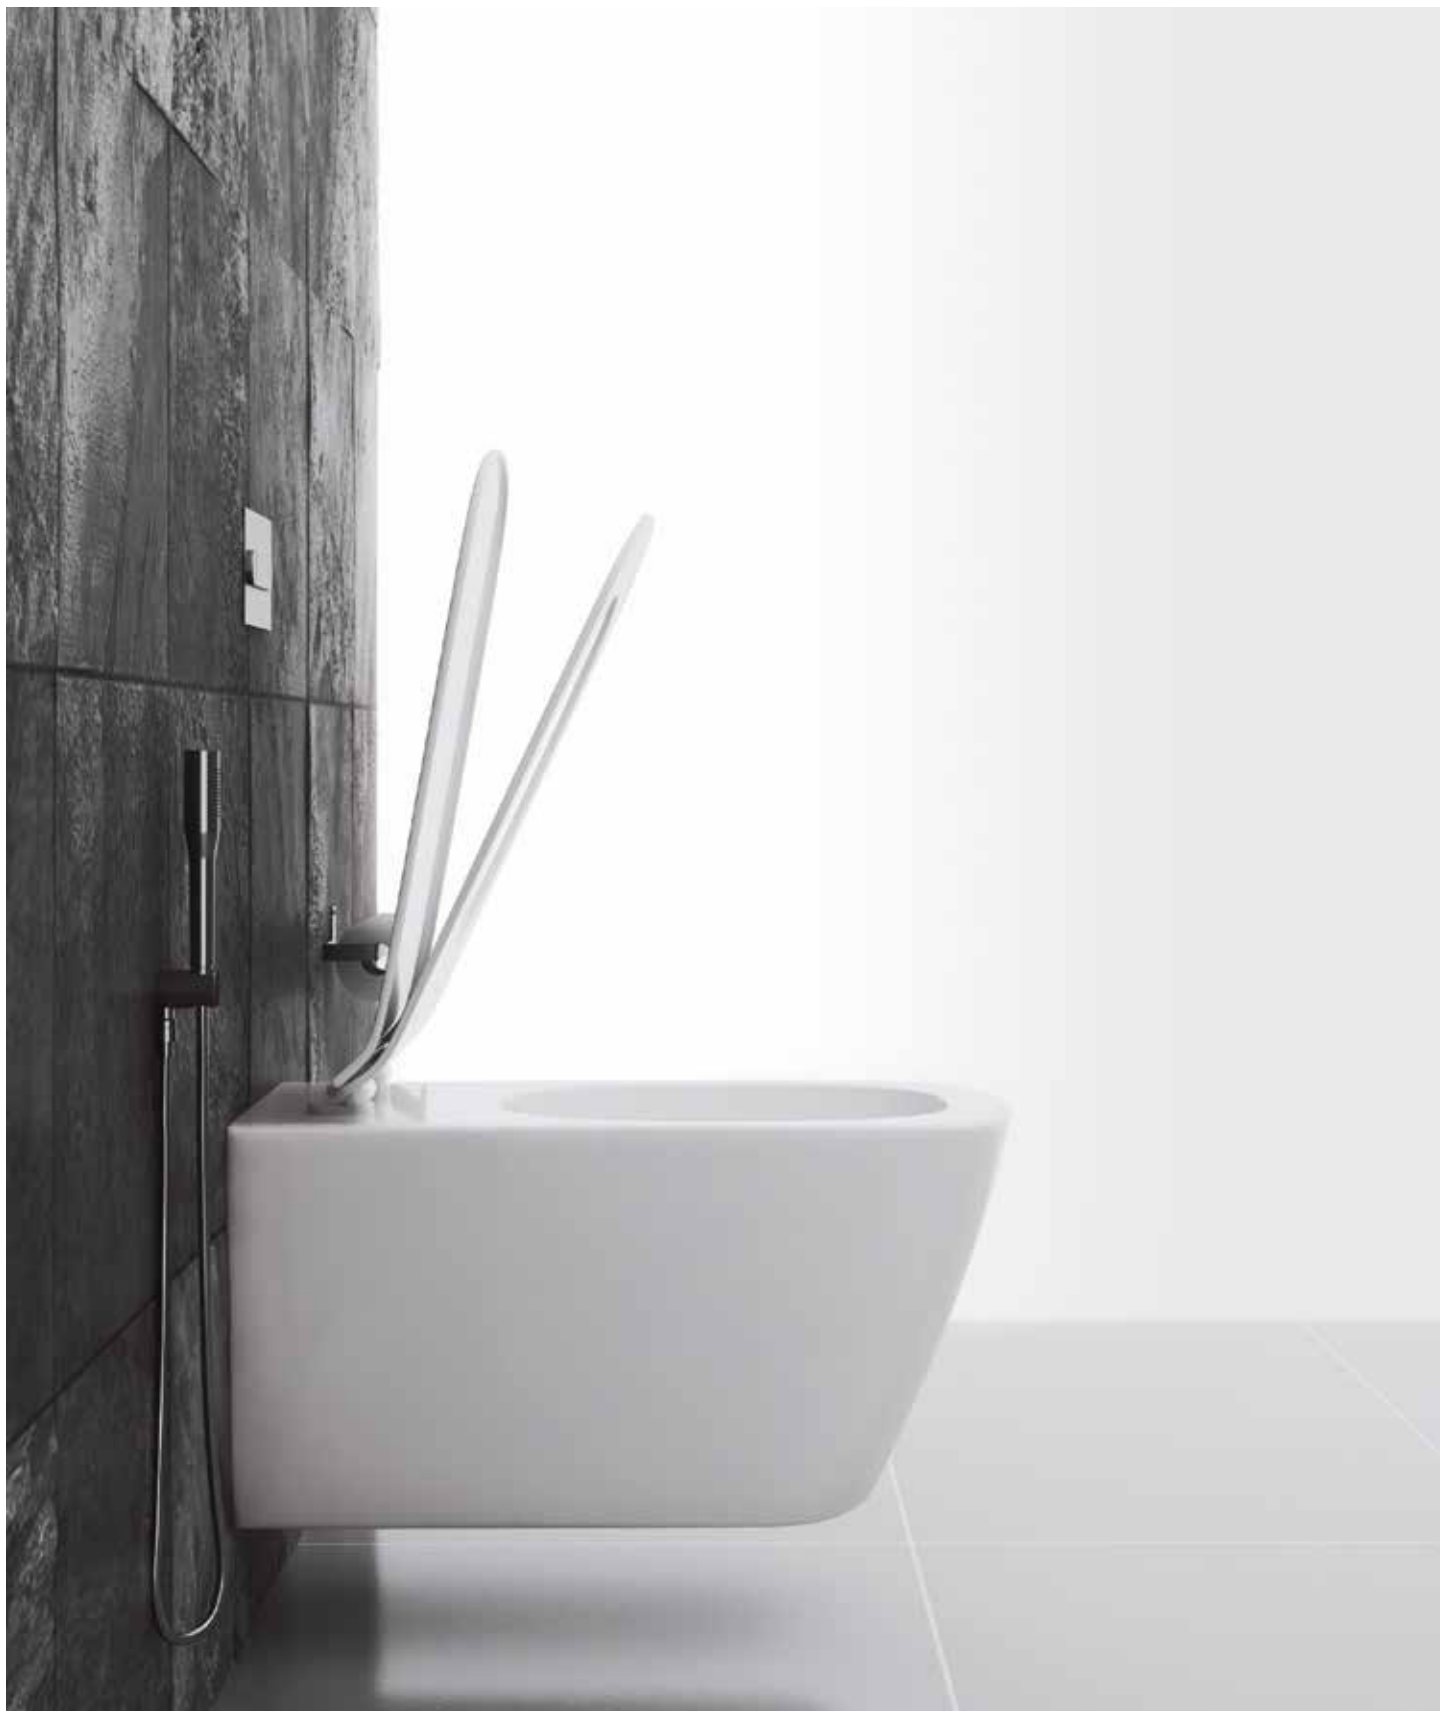

DORAEMON KIDS ONE PC 1001

L 530 | W 315 | H 550 mm
 S Trap - 180mm
 Wash Down Flushing
 Slow Motion Seat Cover

Wallvit Pan

Wallvit
Pan

EDDY 427

NEW ARRIVAL

L 490 | W 355 | H 335 mm
 UF Seat Cover
 Tornado Flushing
 Silent Operation