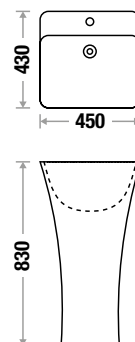

MOON G 307

L 480 | W 420 | H 830 mm

VASCA G 323

L 410 | W 400 | H 880 mm

CLIFF G 315

L 450 | W 430 | H 830 mm

Basin with Half Pedestal

Basin with Half Pedestal