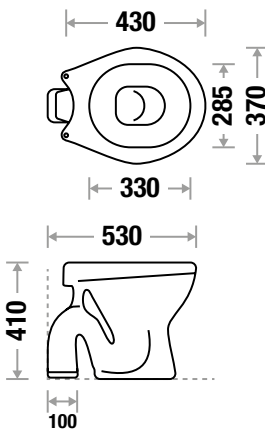

NIEGRA CONCEALED 410

L 530 | W 350 | H 415 mm

CONCEALED EWC 420

L 555 | W 360 | H 405 mm

CLASSIC S Trap

L 530 | W 370 | H 410 mm
S Trap 412
Also available with **In-Built JET**

CLASSIC P Trap

L 520 | W 370 | H 410 mm
P Trap 411
Also available with **In-Built JET**