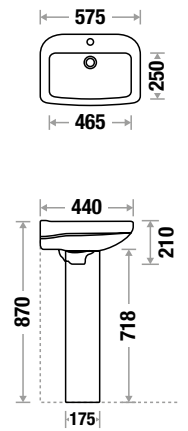

EMERY WB 200 | PD 671

L 465 | W 365 | H 465 mm
 Fixing: Rag Bolt

EVA WB 213 | PD 671

L 470 | W 360 | H 450 mm
 Fixing: Rag Bolt

**efficient
 design**

Basin with Full Pedestal

Basin with Full Pedestal

BERLIN WB 675 | PD 625

CLASSIC WB 617 | PD 695

L 560 | W 420 | H 915 mm
Fixing: Rag Bolt

INOVA WB 676 | PD 695

NEW ARRIVAL

L 610 | W 490 | H 885 mm
Fixing: Rag Bolt

ADAM WB 613 | PD 695

L 520 | W 420 | H 875 mm
 Fixing: Rag Bolt or 6" Bracket