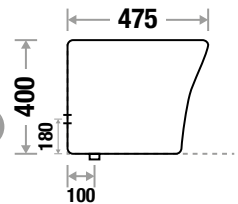

ELEMENT

L 475 | W 365 | H 400 mm
S Trap 452 | P Trap 453
UF Seat Cover