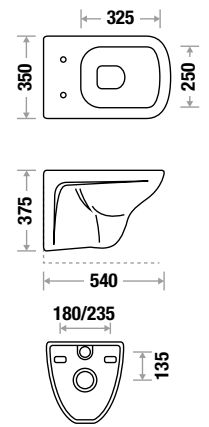

SILO NXT BLACK 454

NEW ARRIVAL

L 510 | W 390 | H 365 mm
UF Seat Cover

ENIGMATIC BLACK 424

NEW ARRIVAL

L 540 | W 350 | H 375 mm
Slow Motion Slim Seat Cover

Royal Black Series

Royal Black Series