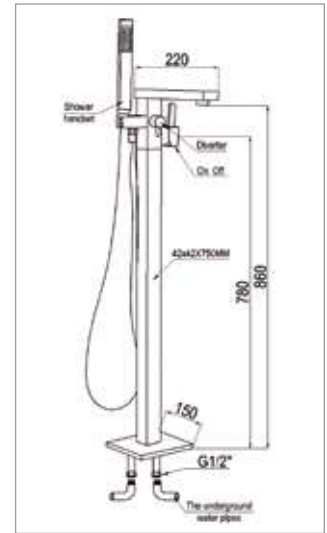

Color Available : White Ivory

Bell 006

Size : 1370 x 760 x 415 mm
Material : Acrylic
Waste hole distance from wall - 410mm

Color Available : White Ivory

DF-02019

DF-02017-2

DF - 02011

Accessories