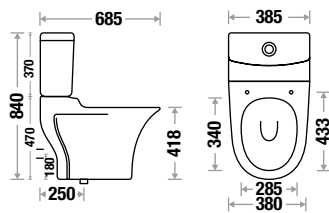

Two Piece WC Floor Mounted

EWC CARNIVAL

NEW ARRIVAL

L 685 | W 385 | H 840 mm
S Trap 472 | P Trap 473 | Cistem 474
S Trap 250 mm | P Trap 180 mm
Slow Motion Seat Cover & Fitting

EWC CODDY

NEW ARRIVAL

L 700 | W 390 | H 755 mm
S Trap 469 | P Trap 470 | Cistem 471
S Trap 250 & 300 mm | P Trap 180 mm
Slow Motion Seat Cover & Fitting