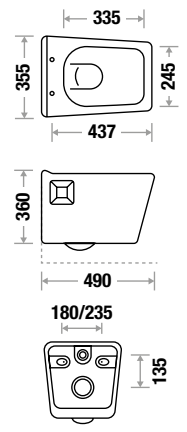

ENTICE 456

L 490 | W 355 | H 360 mm
Slow Motion Seat Cover
Also available with **In-Built JET**