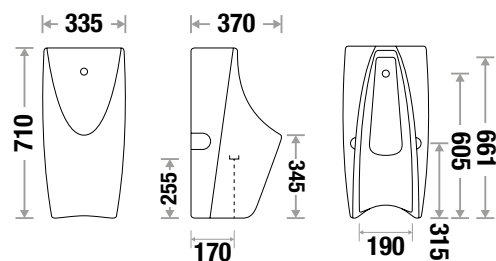

7037

NEW ARRIVAL

L 370 | W 335 | H 710 mm
Fixing : Universal Urinal Bracket

Accessories Include :

Universal Urinal Bracket

Urinal Spreader (Brass)

L Type Fixing Screw

DELTA 133