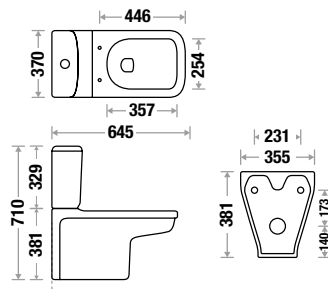

Extended Wall Mounted Closet

ALDUS NXT 445

L 645 | W 355 | H 710 mm
EWC 445 | Cistern 446
Slow Motion Slim Seat Cover & Fitting