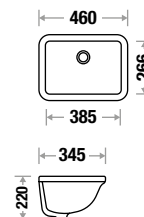

RIO 312 - L 460 | W 345 | H 220 mm