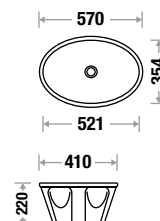

TULIP 305 - L 570 | W 410 | H 220 mm