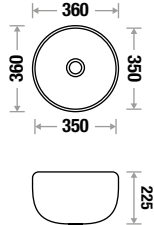

Art Basin

Art Basin

SCOOP 8013 - L 360 | W 360 | H 225 mm