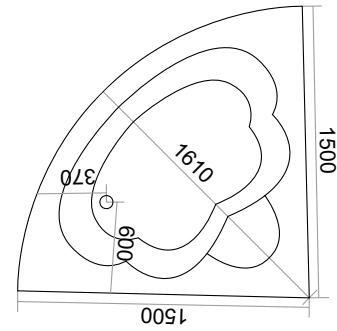

Whirlpools