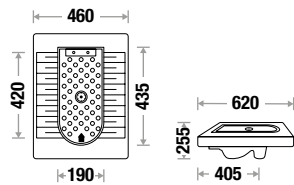

Pans & Accessories

& Pans Accessories

LUXURY PAN 24" 102

L 620 | W 460 | H 255 mm
Built-In S Trap - 405 mm

IMPERIAL SQUATTING PAN 23" 103 (Box Rim)

NEW ARRIVAL

L 590 | W 460 | H 245 mm
Built-In S Trap - 352 mm