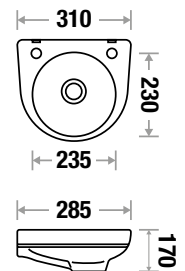

LEA 204 - L 460 | W 215 | H 125 mm

Fixing: Rag Bolt

LIZA 218 - L 435 | W 255 | H 125 mm

Fixing: Rag Bolt & Screw

HAZEL 9052 - L 300 | W 300 | H 115 mm

Fixing: Rag Bolt

APPLE 217 - L 310 | W 285 | H 170 mm

Fixing: Rag Bolt or 6" Bracket