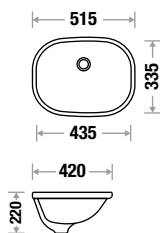

CLIPER 310 - L 515 | W 420 | H 220 mm