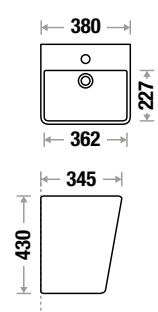

TRIGO 203 - L 500 | W 370 | H 140 mm

Fixing: Rag Bolt or 6" Bracket

Integrated Half Pedestal Basin

Integrated Half Pedestal

CRUSE 8038

L 560 | W 460 | H 390 mm

LISCIO 8033

L 380 | W 345 | H 430 mm