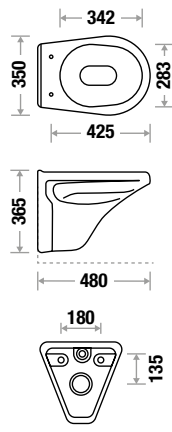

BOLT 460F

L 480 | W 350 | H 365 mm
Slow Motion Seat Cover