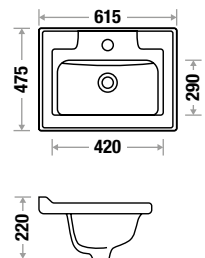

Fixing: Cabinet or Counter Top

SCB 900 - L 910 | W 475 | H 225 mm

NEW ARRIVAL

Fixing: Cabinet or Counter Top

CB 500 - L 515 | W 375 | H 220 mm

Fixing: Cabinet or Counter Top

CB 600 - L 615 | W 475 | H 220 mm