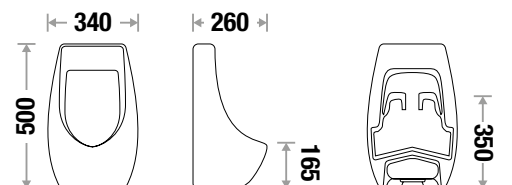

Urinal

Urinal

7004 SENSOR URINAL

L 290 | W 360 | H 690 mm

Fixing : Wall Mounted Outlet

Accessories Include :

Sensor

Universal Urinal Bracket

Outlet Accessories

HALFSTALL NXT 132

NEW ARRIVAL

L 380 | W 390 | H 595 mm

Fixing : Universal Urinal Bracket

Accessories Include :

Universal Urinal Bracket

PETAL 128

L 260 | W 310 | H 430 mm

Fixing : Universal Urinal Bracket

Accessories Include :

Universal Urinal Bracket

JUNIOR OMEGA 126

L 260 | W 340 | H 500 mm

Fixing : Universal Urinal Bracket

Accessories Include :

Universal Urinal Bracket