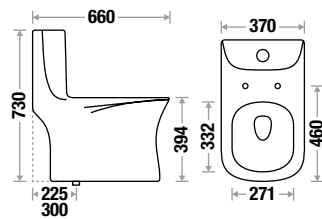

KODIAQ 519

NEW ARRIVAL

L 660 | W 370 | H 730 mm
S Trap - 300mm (12") | 225mm (9")
Syphonic Tornado Flushing
Slow Motion Slim PP Seat Cover

JESPER 521

L 660 | W 370 | H 745 mm
S Trap - 300mm (12") | 225mm (9")
Syphonic Tornado Flushing
Slow Motion Slim PP Seat Cover

TISSOT 530

NEW ARRIVAL

L 635 | W 365 | H 720 mm
S Trap - 300mm (12") | 225mm (9")
Syphonic Tornado Flushing
Slow Motion Slim PP Seat Cover
JointLess Tank

INOX 508

L 665 | W 350 | H 760 mm
S Trap - 300mm (12") | 225 mm (9")
Syphonic Flushing
Slow Motion Slim PP Seat Cover

CISCO 529

NEW ARRIVAL

L 730 | W 385 | H 780 mm
S Trap - 255mm | P Trap - 180 mm
Wash Down Flushing
Slow Motion Slim PP Seat Cover
JointLess Tank

BELTON 526

NEW ARRIVAL

L 660 | W 355 | H 745 mm
S Trap - 225mm (9") | 100mm (4")
P Trap - 180mm
Wash Down Flushing
Slow Motion PP Seat Cover