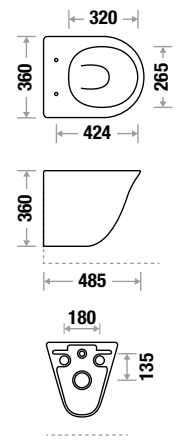

TYPHOON 428

NEW ARRIVAL

L 535 | W 370 | H 335 mm
 UF Seat Cover
 Tornado Flushing
 Silent Operation

STORM 429

NEW ARRIVAL

L 540 | W 370 | H 340 mm
 UF Seat Cover
 Tornado Flushing
 Silent Operation

AVIOR BL 15