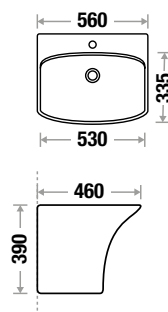

TRIGO 203 - L 500 | W 370 | H 140 mm

Fixing: Rag Bolt or 6" Bracket

Integrated Half Pedestal Basin

Integrated Half Pedestal

CRUSE 8038

L 560 | W 460 | H 390 mm

LISCIO 8033

L 380 | W 345 | H 430 mm