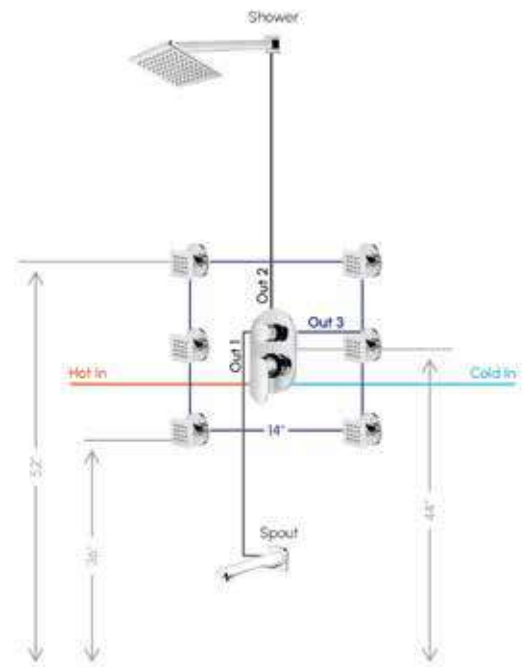

FOR BLIND INSTALLATION WALLVIT PAN

SCREW TYPE BASIN BOLT

S.S. SCREW FOR WALLVIT PAN

REJOICE WATER.

**BATH
FITTINGS**

High Flow Body Jet Diverter

BJ-40B

- 3/4" Bsp Inlet Outlet
- Works Efficiently In Low Pressure Condition
- 56mm High Flow Diverter Cartridge
- 2 Modes Works Simultaneously (mode 1+2 And 2+3 Can Be Used Simultaneously. 1+3 Cannot Be Used Simultaneously.)
- Single Piece Casted Body
- Universal Body For All Collection