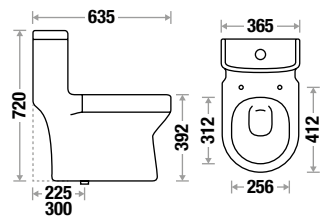

KODIAQ 519

NEW ARRIVAL

L 660 | W 370 | H 730 mm
S Trap - 300mm (12") | 225mm (9")
Syphonic Tornado Flushing
Slow Motion Slim PP Seat Cover

JESPER 521

L 660 | W 370 | H 745 mm
S Trap - 300mm (12") | 225mm (9")
Syphonic Tornado Flushing
Slow Motion Slim PP Seat Cover

TISSOT 530

NEW ARRIVAL

L 635 | W 365 | H 720 mm
S Trap - 300mm (12") | 225mm (9")
Syphonic Tornado Flushing
Slow Motion Slim PP Seat Cover
JointLess Tank

INOX 508

L 665 | W 350 | H 760 mm
S Trap - 300mm (12") | 225 mm (9")
Syphonic Flushing
Slow Motion Slim PP Seat Cover

CISCO 529

NEW ARRIVAL

L 730 | W 385 | H 780 mm
S Trap - 255mm | P Trap - 180 mm
Wash Down Flushing
Slow Motion Slim PP Seat Cover
JointLess Tank

BELTON 526

NEW ARRIVAL

L 660 | W 355 | H 745 mm
S Trap - 225mm (9") | 100mm (4")
P Trap - 180mm
Wash Down Flushing
Slow Motion PP Seat Cover