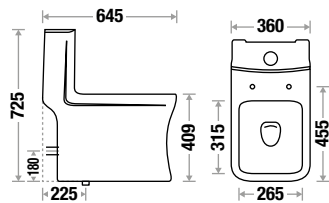

One Piece Closet

One Piece Closet

KORES 517

NEW ARRIVAL

L 645 | W 360 | H 725 mm
S Trap - 225 mm (9")
P Trap - 180mm
Wash Down Flushing
Slow Motion PP Seat Cover

NEW ARRIVAL

L 670 | W 365 | H 745 mm
S Trap - 300mm (12") | 225mm (9")
P Trap - 180mm
Wash Down Flushing
Slow Motion Slim PP Seat Cover

CONVEX 516

NEW ARRIVAL

L 670 | W 355 | H 725 mm
S Trap - 225mm (9") | P Trap - 180mm
Wash Down Flushing
Slow Motion Slim PP Seat Cover

BELLAMY 527

NEW ARRIVAL

L 650 | W 350 | H 695 mm
S Trap - 225mm (9") | P Trap - 180mm
Wash Down Flushing
Slow Motion Slim PP Seat Cover

JUCAR 520

L 630 | W 340 | H 750 mm
S Trap - 225mm (9") | P Trap - 180mm
Wash Down Flushing
Slow Motion PP Seat Cover

LEENO 492

L 710 | W 370 | H 660 mm
S Trap - 225mm (9") | P Trap - 180mm
Wash Down Flushing
Slow Motion Seat Cover