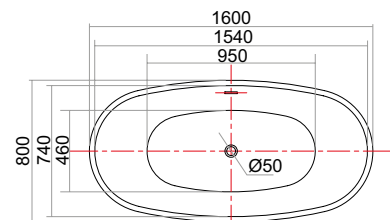

Freestanding Bathtubs

6809

Size
1600 x 750 x 580 mm

Material
Acrylic

Features :

- Truly European Design
- 100% Quality Acrylic material
- Seamless Design, high glossy both side
- Stainless Steel frame undertub
- Pop-up drainer with overflow

6509

Size
1600 x 800 x 640 mm

Material
Acrylic

Features :

- Truly European Design
- 100% Quality Acrylic material
- Seamless Design, high glossy both side
- Stainless Steel frame undertub
- Pop-up drainer with overflow