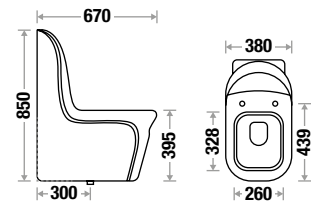

CARTER 510

L 630 | W 345 | H 760 mm
S Trap - 225mm (9")
Syphonic Flushing
Slow Motion Seat Cover

DUKE

L 710 | W 440 | H 760 mm
S Trap - 300mm (12")
Wash Down Flushing
Slow Motion Seat Cover

FLAIR

L 670 | W 380 | H 850 mm
S Trap - 300mm (12")
Wash Down Flushing
Slow Motion Seat Cover