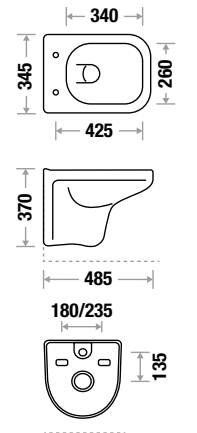

ARGON 457

L 540 | W 360 | H 385 mm
 Slow Motion Slim Seat Cover
 Also available with **In-Built JET**

ENIGMATIC 424

L 540 | W 350 | H 375 mm
 Slow Motion Seat Cover
 Also available with **In-Built JET**

STUART 459F