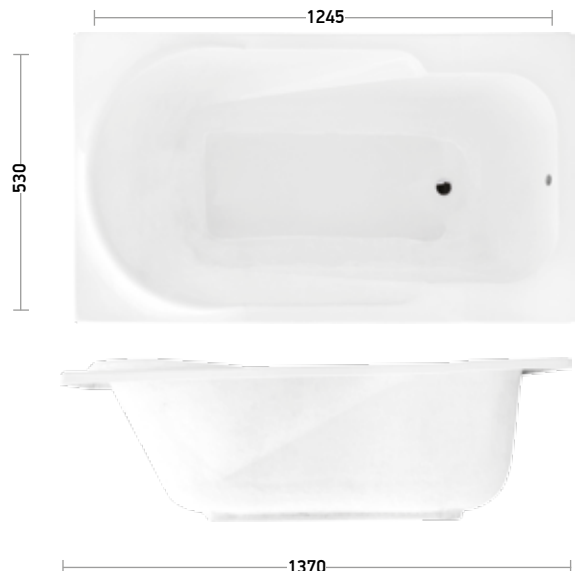

Bell 006

Size : 1370 x 760 x 415 mm
Material : Acrylic
Waste hole distance from wall - 410mm

Color Available : ☐ White ☐ Ivory