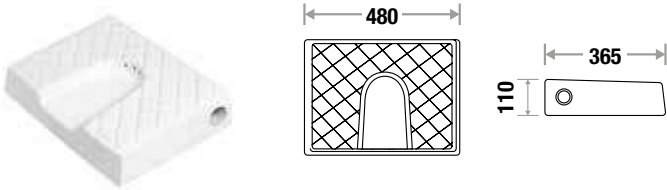

LADIES URINAL 113

L 480 | W 365 | H 110 mm