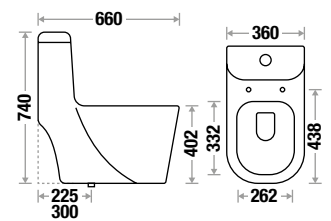

FORMOSA BLACK 8852

NEW ARRIVAL

L 700 | W 365 | H 770 mm
S Trap - 300mm (12") | 225mm (9")
4D Syphonic Tornado Flushing
UF Seat Cover

RUMBBO BLACK 504

NEW ARRIVAL

L 660 | W 360 | H 740 mm
S Trap - 300mm (12") | 225mm (9")
Syphonic Flushing
Slow Motion PP Seat Cover