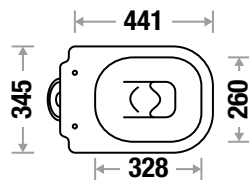

AMAZON

L 545 | W 345 | H 400 mm
S Trap 464 | P Trap 463
Slow Motion Slim Seat Cover
Also available with **In-Built JET**