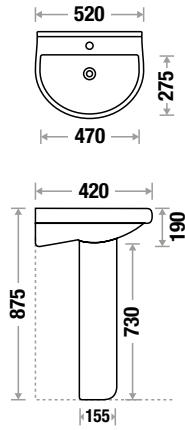

CLASSIC WB 617 | PD 695

L 560 | W 420 | H 915 mm
Fixing: Rag Bolt

INOVA WB 676 | PD 695

NEW ARRIVAL

L 610 | W 490 | H 885 mm
Fixing: Rag Bolt

ADAM WB 613 | PD 695

L 520 | W 420 | H 875 mm
 Fixing: Rag Bolt or 6" Bracket