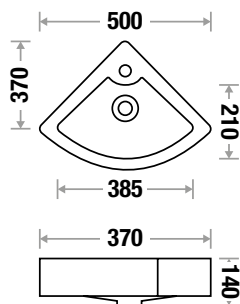

TRIGO 203 - L 500 | W 370 | H 140 mm

Fixing: Rag Bolt or 6" Bracket