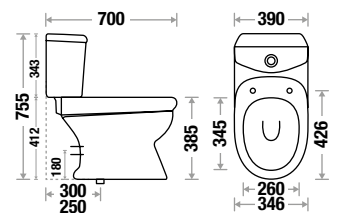

Two Piece WC Floor Mounted

EWC CARNIVAL

NEW ARRIVAL

L 685 | W 385 | H 840 mm
S Trap 472 | P Trap 473 | Cistem 474
S Trap 250 mm | P Trap 180 mm
Slow Motion Seat Cover & Fitting

EWC CODDY

NEW ARRIVAL

L 700 | W 390 | H 755 mm
S Trap 469 | P Trap 470 | Cistem 471
S Trap 250 & 300 mm | P Trap 180 mm
Slow Motion Seat Cover & Fitting