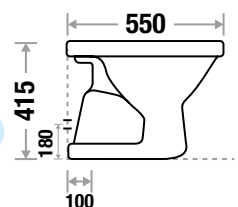

DOVE

L 550 | W 340 | H 415 mm
S Trap 440 | P Trap 441
Slow Motion Slim Seat Cover