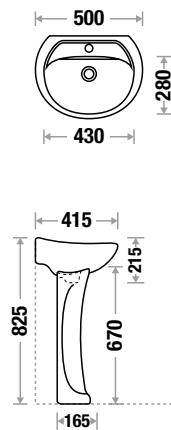

EMERY WB 200 | PD 671

L 465 | W 365 | H 465 mm
 Fixing: Rag Bolt

EVA WB 213 | PD 671

L 470 | W 360 | H 450 mm
 Fixing: Rag Bolt

**efficient
 design**

Basin with Full Pedestal

Basin with Full Pedestal

BERLIN WB 675 | PD 625

CLASSIC WB 617 | PD 695

L 560 | W 420 | H 915 mm
Fixing: Rag Bolt

INOVA WB 676 | PD 695

NEW ARRIVAL

L 610 | W 490 | H 885 mm
Fixing: Rag Bolt

ADAM WB 613 | PD 695

L 520 | W 420 | H 875 mm
 Fixing: Rag Bolt or 6" Bracket

CEDAR WB 637 | PD 695

L 530 | W 420 | H 880 mm
 Fixing: Rag Bolt or 8" Bracket

SIMAS WB 670 | PD 695

L 540 | W 390 | H 865 mm
 Fixing: Rag Bolt

AVTAAR WB 614 | PD 695

L 510 | W 405 | H 895 mm
 Fixing: Rag Bolt

CANON WB 677 | PD 696

NEW
 ARRIVAL

L 500 | W 415 | H 825 mm
 Fixing: Rag Bolt

Urinal

Urinal

COMBO URINAL 130 (WATER SAVER WITH INTEGRATED WASH BASIN)

L 350 | W 385 | H 745 mm
 Basin Size : L 320 | W 250mm
 Fixing : Universal Urinal Bracket
 Accessories Include :