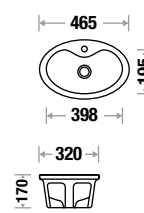

LUCIANA 306 - L 465 | W 320 | H 170 mm