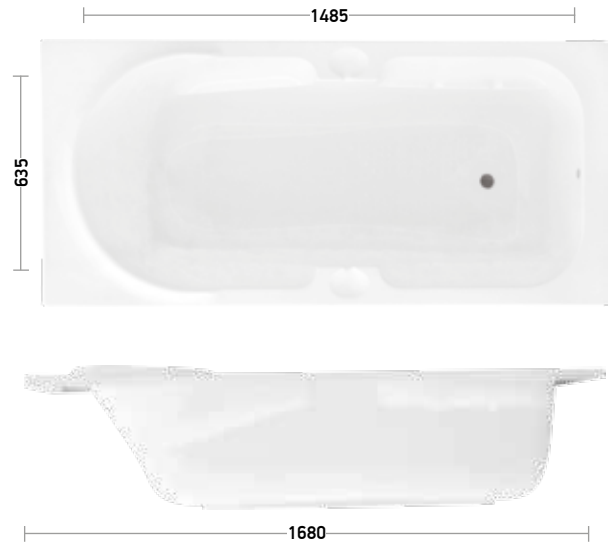

Color Available : White Ivory

Bell 104

Size : 1680 x 760 x 390 mm
Material : Acrylic
Waste hole distance from wall - 340mm

Color Available : White Ivory

Bell 005

Size : 1525 x 760 x 405 mm
Material : Acrylic
Waste hole distance from wall - 350mm