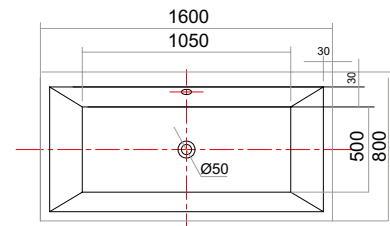

6829

Size
1700 x 700 x 570 mm

Material
Acrylic

Features :

- Truly European Design
- 100% Quality Acrylic material
- Seamless Design, high glossy both side
- Stainless Steel frame undertub
- Pop-up drainer with overflow