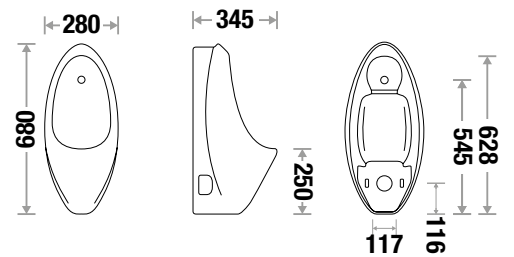

7055

NEW ARRIVAL

L 345 | W 280 | H 680 mm
Fixing : Wall Mounted Outlet
Accessories Include :