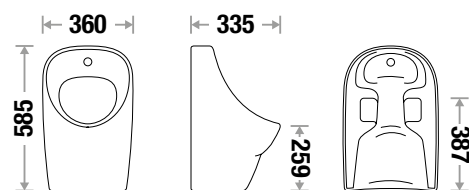

NEW ARRIVAL

L 335 | W 360 | H 585 mm
Fixing : Universal Urinal Bracket

Accessories Include :

Universal Urinal Bracket

Urinal Spreader (Brass)

SIGMA URINAL 131

L 300 | W 305 | H 580 mm
Fixing : Universal Urinal Bracket