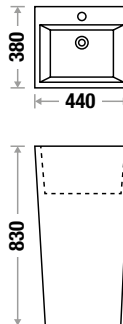

L 440 | W 380 | H 830 mm