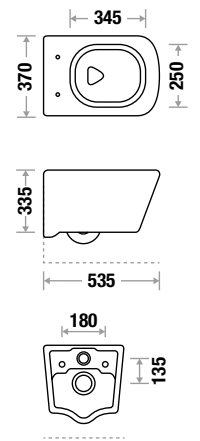

TYPHOON 428

NEW ARRIVAL

L 535 | W 370 | H 335 mm
UF Seat Cover
Tornado Flushing
Silent Operation