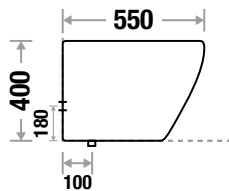

EDDY

NEW ARRIVAL

L 550 | W 360 | H 400 mm
S Trap 418 | P Trap 419
UF Seat Cover
Tornado Flushing
Silent Operation