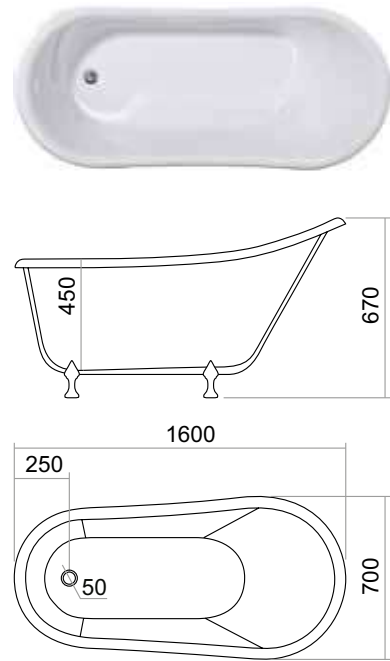

6515

Size
1600 x 750 x 600 mm

Material
Acrylic

Features :

- _____ Truly European Design
- _____ 100% Quality Acrylic material
- _____ Seamless Design, high glossy both side
- _____ Stainless Steel frame undertub
- _____ Pop-up drainer with overflow