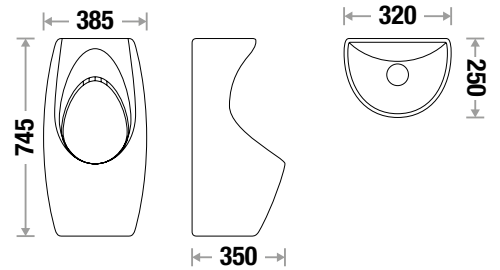

CANON WB 677 | PD 696

NEW
 ARRIVAL

L 500 | W 415 | H 825 mm
 Fixing: Rag Bolt

Urinal

Urinal

COMBO URINAL 130 (WATER SAVER WITH INTEGRATED WASH BASIN)

L 350 | W 385 | H 745 mm
 Basin Size : L 320 | W 250mm
 Fixing : Universal Urinal Bracket
 Accessories Include :