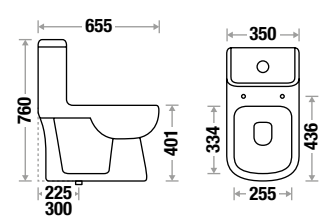

CISCO 529

NEW ARRIVAL

L 730 | W 385 | H 780 mm
S Trap - 255mm | P Trap - 180 mm
Wash Down Flushing
Slow Motion Slim PP Seat Cover
JointLess Tank

BELTON 526

NEW ARRIVAL

L 660 | W 355 | H 745 mm
S Trap - 225mm (9") | 100mm (4")
P Trap - 180mm
Wash Down Flushing
Slow Motion PP Seat Cover