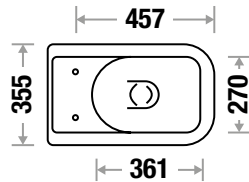

LIBERTY

L 575 | W 355 | H 405 mm
 S Trap 461 | P Trap 462
 Slow Motion Slim Seat Cover
 Also available with **In-Built JET**

MILANO

L 480 | W 345 | H 390 mm
 S Trap 450 | P Trap 449
 Slow Motion Seat Cover