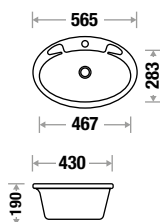

GARNET 304 - L 565 | W 430 | H 190 mm