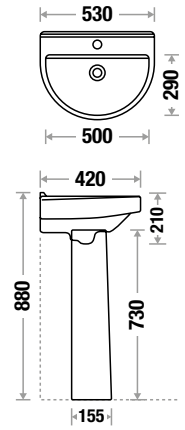

ADAM WB 613 | PD 695

CEDAR WB 637 | PD 695

SIMAS WB 670 | PD 695

AVTAAR WB 614 | PD 695

CANON WB 677 | PD 696

NEW
ARRIVAL