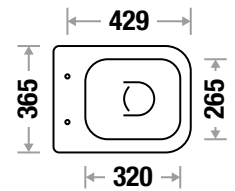

ELEMENT

L 475 | W 365 | H 400 mm
S Trap 452 | P Trap 453
UF Seat Cover