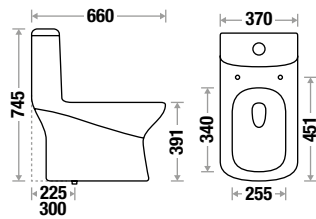

FORMOSA BLACK 8852

NEW ARRIVAL

L 700 | W 365 | H 770 mm
S Trap - 300mm (12") | 225mm (9")
4D Syphonic Tornado Flushing
UF Seat Cover

RUMBBO BLACK 504

NEW ARRIVAL

L 660 | W 360 | H 740 mm
S Trap - 300mm (12") | 225mm (9")
Syphonic Flushing
Slow Motion PP Seat Cover

JESPER BLACK 521

NEW ARRIVAL

L 660 | W 370 | H 745 mm
S Trap - 300mm (12") | 225mm (9")
Syphonic Tornado Flushing
Slow Motion PP Seat Cover

LEXA BLACK 524

NEW ARRIVAL

L 670 | W 365 | H 745 mm
S Trap - 300mm (12") | 225mm (9")
P Trap - 180mm
Wash Down Flushing
Slow Motion Slim PP Seat Cover

SILO NXT BLACK 454

NEW ARRIVAL

L 510 | W 390 | H 365 mm
UF Seat Cover

ENIGMATIC BLACK 424

NEW ARRIVAL

L 540 | W 350 | H 375 mm
Slow Motion Slim Seat Cover