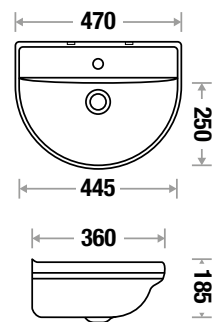

Fixing: Rag Bolt

EVA 213 - L 470 | W 360 | H 185 mm