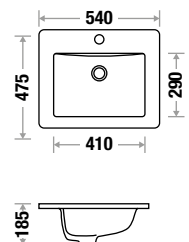

Fixing: Cabinet or Counter Top

FWB 905 - L 540 | W 475 | H 185 mm