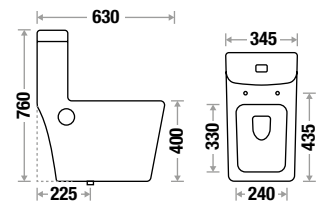

SLENDER 1010

L 660 | W 370 | H 755 mm
S Trap - 300mm (12") | 225mm (9")
Syphonic Tornado Flushing
Slow Motion Slim PP Seat Cover

CARTER 510

L 630 | W 345 | H 760 mm
S Trap - 225mm (9")
Syphonic Flushing
Slow Motion Seat Cover

DUKE

L 710 | W 440 | H 760 mm
S Trap - 300mm (12")
Wash Down Flushing
Slow Motion Seat Cover

FLAIR

L 670 | W 380 | H 850 mm
S Trap - 300mm (12")
Wash Down Flushing
Slow Motion Seat Cover

RUMBBO 504

L 660 | W 360 | H 740 mm
S Trap - 300mm (12") | 225mm (9")
Syphonic Flushing
Slow Motion Slim PP Seat Cover

JAZZ 528

NEW ARRIVAL

L 685 | W 375 | H 770 mm
S Trap - 300mm (12") | 225mm (9")
Syphonic Tornado Flushing
UF or Slow Motion Slim PP Seat Cover
JointLess Tank