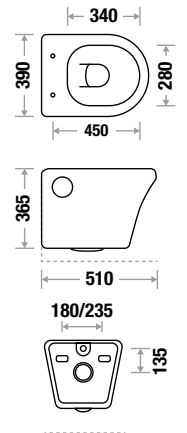

SILO NXT 454 N

L 510 | W 390 | H 365 mm
UF Seat Cover
Also available with **In-Built JET**