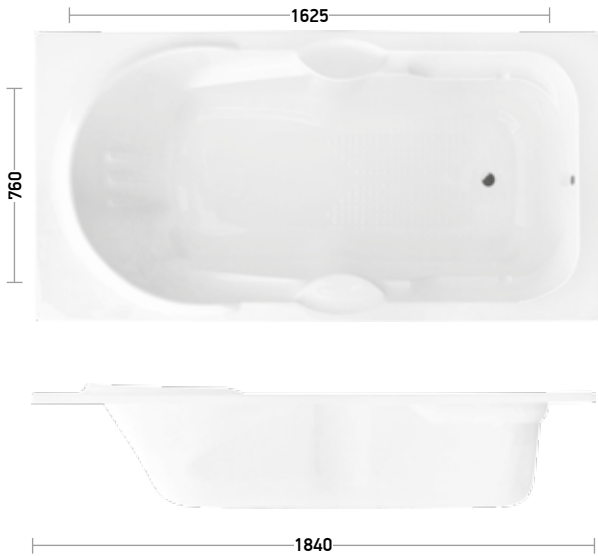

Drop In Bathtubs

Bell 003

Size : 1840 x 915 x 410 mm
Material : Acrylic
Waste hole distance from wall - 350mm

Color Available : ☐ White ☐ Ivory