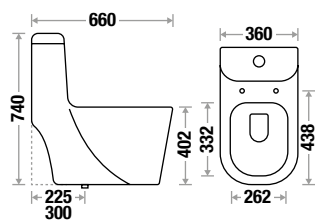

SLENDER 1010

L 660 | W 370 | H 755 mm
S Trap - 300mm (12") | 225mm (9")
Syphonic Tornado Flushing
Slow Motion Slim PP Seat Cover

CARTER 510

L 630 | W 345 | H 760 mm
S Trap - 225mm (9")
Syphonic Flushing
Slow Motion Seat Cover

DUKE

L 710 | W 440 | H 760 mm
S Trap - 300mm (12")
Wash Down Flushing
Slow Motion Seat Cover

FLAIR

L 670 | W 380 | H 850 mm
S Trap - 300mm (12")
Wash Down Flushing
Slow Motion Seat Cover

RUMBBO 504

L 660 | W 360 | H 740 mm
S Trap - 300mm (12") | 225mm (9")
Syphonic Flushing
Slow Motion Slim PP Seat Cover

JAZZ 528

NEW ARRIVAL

L 685 | W 375 | H 770 mm
S Trap - 300mm (12") | 225mm (9")
Syphonic Tornado Flushing
UF or Slow Motion Slim PP Seat Cover
JointLess Tank