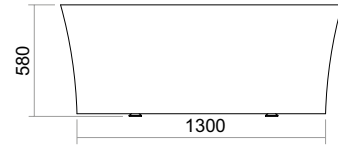

6509

Size
1600 x 800 x 640 mm

Material
Acrylic

Features :

- Truly European Design
- 100% Quality Acrylic material
- Seamless Design, high glossy both side
- Stainless Steel frame undertub
- Pop-up drainer with overflow