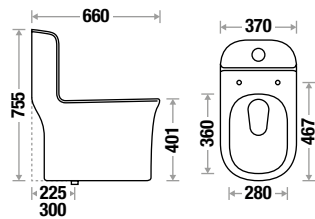

REGALIA 512

L 730 | W 380 | H 790 mm
S Trap - 225mm (9") | P Trap - 180mm
Wash Down Flushing
UF Seat Cover

One Piece Closet

One Piece
Closet

SLENDER 1010

L 660 | W 370 | H 755 mm
S Trap - 300mm (12") | 225mm (9")
Syphonic Tornado Flushing
Slow Motion Slim PP Seat Cover