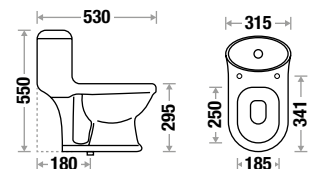

PUNTTO 501

L 700 | W 370 | H 725 mm
S Trap - 300mm (12")
P Trap - 180mm
Wash Down Flushing
Slow Motion Slim Seat Cover

Kids
Range

NEMO (KIDS BASIN) LT 034

L 340 | W 360 | H 615 mm

FROGGY KIDS ONE PC 1003

NEW ARRIVAL

L 530 | W 280 | H 620 mm
S Trap - 180mm
Wash Down Flushing
Slow Motion PP Seat Cover

DONALD KIDS ONE PC 1002

NEW ARRIVAL

L 540 | W 280 | H 590 mm
S Trap - 180mm
Wash Down Flushing
Slow Motion PP Seat Cover

DORAEMON KIDS ONE PC 1001

L 530 | W 315 | H 550 mm
S Trap - 180mm
Wash Down Flushing
Slow Motion Seat Cover