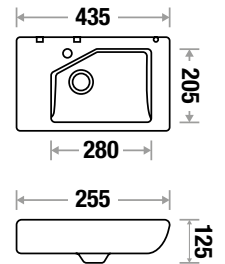

LIZA 218 - L 435 | W 255 | H 125 mm

Fixing: Rag Bolt & Screw