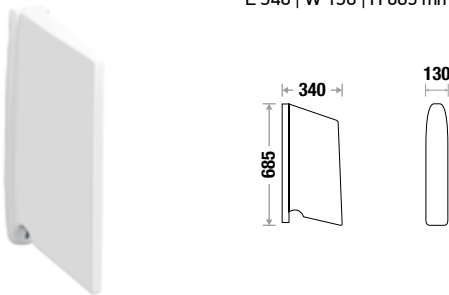

Accessories Include :

Universal Urinal Bracket

LADIES URINAL 113

L 480 | W 365 | H 110 mm

CHANNEL 115 (2Pcs)

L 660 | W 153 | H 76 mm

PARTITION 117

L 340 | W 130 | H 685 mm