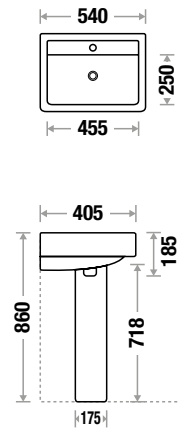

Basin with Full Pedestal

Basin with Full Pedestal

BERLIN WB 675 | PD 625

JUNIOR SPACY WB 701 | PD 625

SMITH WB 672 | PD 625

CLASSIC WB 617 | PD 695

INOVA WB 676 | PD 695

NEW ARRIVAL