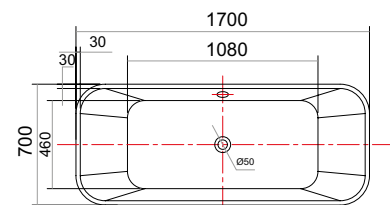

Freestanding Bathtubs

6813B

Size
1600 x 800 x 600 mm

Material
Acrylic

Features :

- Truly European Design
- 100% Quality Acrylic material
- Seamless Design, high glossy both side
- Stainless Steel frame undertub
- Pop-up drainer with overflow

6829

Size
1700 x 700 x 570 mm

Material
Acrylic

Features :

- Truly European Design
- 100% Quality Acrylic material
- Seamless Design, high glossy both side
- Stainless Steel frame undertub
- Pop-up drainer with overflow