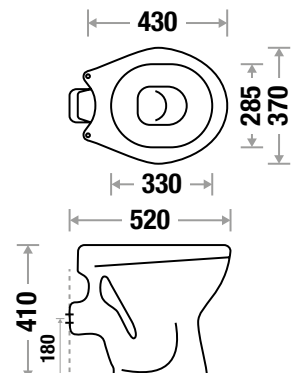

NIEGRA CONCEALED 410

L 530 | W 350 | H 415 mm

CONCEALED EWC 420

L 555 | W 360 | H 405 mm

CLASSIC S Trap

L 530 | W 370 | H 410 mm
S Trap 412
Also available with **In-Built JET**

CLASSIC P Trap

L 520 | W 370 | H 410 mm
P Trap 411
Also available with **In-Built JET**