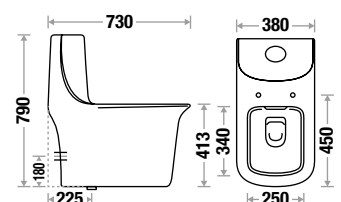

VERSATILE 1012

L 700 | W 425 | H 750 mm
S Trap - 300mm (12")
Syphonic Tornado Flushing
Slow Motion Seat Cover

BELLO 515

L 700 | W 370 | H 605 mm
S Trap - 300mm (12")
Syphonic Flushing
UF Seat Cover

ANTALIA 518

L 705 | W 395 | H 760 mm
S Trap - 300mm (12") | 225mm (9")
Syphonic Tornado Flushing
UF Seat Cover

FORMOSA 8852

L 700 | W 365 | H 770 mm
S Trap - 300mm (12") | 225mm (9")
4D Syphonic Tornado Flushing
UF Seat Cover

SVELTA 8868

L 715 | W 385 | H 775 mm
S Trap - 300mm (12") | 225mm (9")
Syphonic Tornado Flushing
UF Seat Cover

REGALIA 512

L 730 | W 380 | H 790 mm
S Trap - 225mm (9") | P Trap - 180mm
Wash Down Flushing
UF Seat Cover