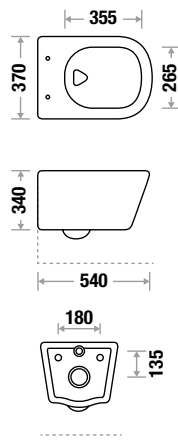

TYPHOON 428

NEW ARRIVAL

L 535 | W 370 | H 335 mm
 UF Seat Cover
 Tornado Flushing
 Silent Operation

STORM 429

NEW ARRIVAL

L 540 | W 370 | H 340 mm
 UF Seat Cover
 Tornado Flushing
 Silent Operation

AVIOR BL 15