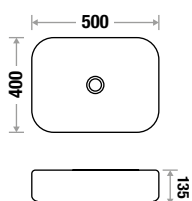

NEW ARRIVAL