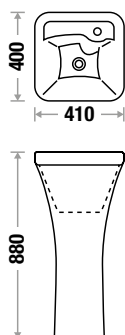

MOON G 307

L 480 | W 420 | H 830 mm

VASCA G 323

L 410 | W 400 | H 880 mm

CLIFF G 315

L 450 | W 430 | H 830 mm

Basin with Half Pedestal

Basin with Half Pedestal