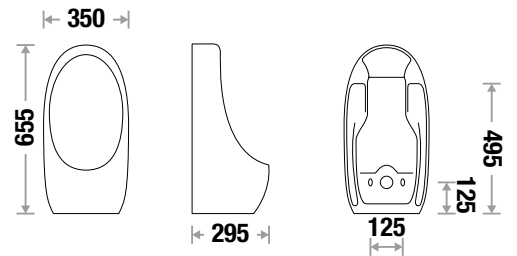

JADE URINAL 127

L 295 | W 350 | H 655 mm
Fixing : Wall Mounted Outlet
Accessories Include :