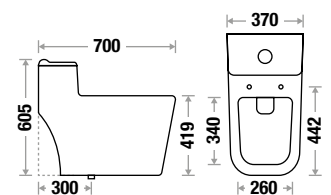

VERSATILE 1012

L 700 | W 425 | H 750 mm
S Trap - 300mm (12")
Syphonic Tornado Flushing
Slow Motion Seat Cover

BELLO 515

L 700 | W 370 | H 605 mm
S Trap - 300mm (12")
Syphonic Flushing
UF Seat Cover

ANTALIA 518

L 705 | W 395 | H 760 mm
S Trap - 300mm (12") | 225mm (9")
Syphonic Tornado Flushing
UF Seat Cover

FORMOSA 8852

L 700 | W 365 | H 770 mm
S Trap - 300mm (12") | 225mm (9")
4D Syphonic Tornado Flushing
UF Seat Cover

SVELTA 8868

L 715 | W 385 | H 775 mm
S Trap - 300mm (12") | 225mm (9")
Syphonic Tornado Flushing
UF Seat Cover

REGALIA 512

L 730 | W 380 | H 790 mm
S Trap - 225mm (9") | P Trap - 180mm
Wash Down Flushing
UF Seat Cover