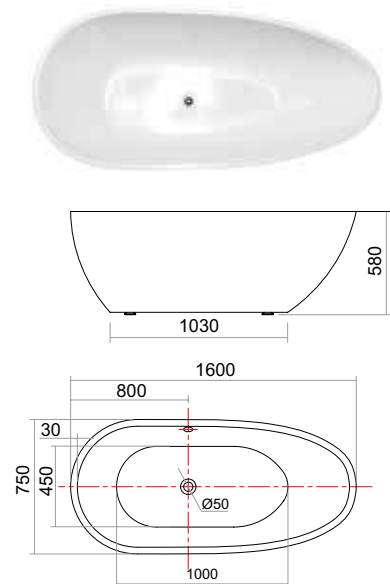

Freestanding Bathtubs

EW6312

Size
1600 x 700 x 670 mm

Material
Acrylic

Features :

- _____ All White Color and Silver Legs
- _____ Truly European Design
- _____ 100% Quality Acrylic with fiberglass reinforced
- _____ Double layer, Seamless Design
- _____ Pop-up drainer
- _____ Chrome finished legs

6515

Size
1600 x 750 x 600 mm

Material
Acrylic

Features :

- _____ Truly European Design
- _____ 100% Quality Acrylic material
- _____ Seamless Design, high glossy both side
- _____ Stainless Steel frame undertub
- _____ Pop-up drainer with overflow