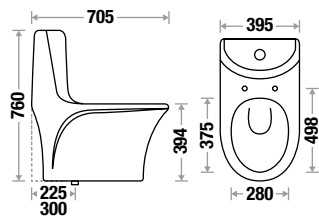

VERSATILE 1012

L 700 | W 425 | H 750 mm
S Trap - 300mm (12")
Syphonic Tornado Flushing
Slow Motion Seat Cover

BELLO 515

L 700 | W 370 | H 605 mm
S Trap - 300mm (12")
Syphonic Flushing
UF Seat Cover

ANTALIA 518

L 705 | W 395 | H 760 mm
S Trap - 300mm (12") | 225mm (9")
Syphonic Tornado Flushing
UF Seat Cover

FORMOSA 8852

L 700 | W 365 | H 770 mm
S Trap - 300mm (12") | 225mm (9")
4D Syphonic Tornado Flushing
UF Seat Cover

SVELTA 8868

L 715 | W 385 | H 775 mm
S Trap - 300mm (12") | 225mm (9")
Syphonic Tornado Flushing
UF Seat Cover

REGALIA 512

L 730 | W 380 | H 790 mm
S Trap - 225mm (9") | P Trap - 180mm
Wash Down Flushing
UF Seat Cover