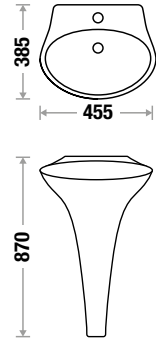

L 445 | W 385 | H 870 mm