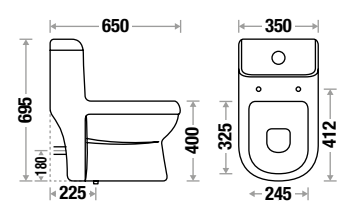

CONVEX 516

NEW ARRIVAL

L 670 | W 355 | H 725 mm
S Trap - 225mm (9") | P Trap - 180mm
Wash Down Flushing
Slow Motion Slim PP Seat Cover

BELLAMY 527

NEW ARRIVAL

L 650 | W 350 | H 695 mm
S Trap - 225mm (9") | P Trap - 180mm
Wash Down Flushing
Slow Motion Slim PP Seat Cover