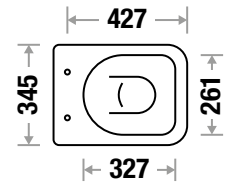

LIBERTY

L 575 | W 355 | H 405 mm
 S Trap 461 | P Trap 462
 Slow Motion Slim Seat Cover
 Also available with **In-Built JET**

MILANO

L 480 | W 345 | H 390 mm
 S Trap 450 | P Trap 449
 Slow Motion Seat Cover