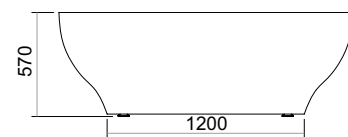

Freestanding Bathtubs

6813B

Size
1600 x 800 x 600 mm

Material
Acrylic

Features :

- Truly European Design
- 100% Quality Acrylic material
- Seamless Design, high glossy both side
- Stainless Steel frame undertub
- Pop-up drainer with overflow

6829

Size
1700 x 700 x 570 mm

Material
Acrylic

Features :

- Truly European Design
- 100% Quality Acrylic material
- Seamless Design, high glossy both side
- Stainless Steel frame undertub
- Pop-up drainer with overflow