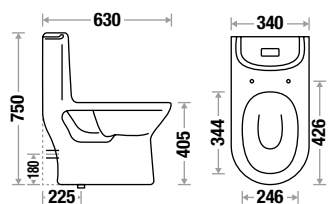

One Piece Closet

One Piece Closet

KORES 517

NEW ARRIVAL

L 645 | W 360 | H 725 mm
S Trap - 225 mm (9")
P Trap - 180mm
Wash Down Flushing
Slow Motion PP Seat Cover

NEW ARRIVAL

L 670 | W 365 | H 745 mm
S Trap - 300mm (12") | 225mm (9")
P Trap - 180mm
Wash Down Flushing
Slow Motion Slim PP Seat Cover

CONVEX 516

NEW ARRIVAL

L 670 | W 355 | H 725 mm
S Trap - 225mm (9") | P Trap - 180mm
Wash Down Flushing
Slow Motion Slim PP Seat Cover

BELLAMY 527

NEW ARRIVAL

L 650 | W 350 | H 695 mm
S Trap - 225mm (9") | P Trap - 180mm
Wash Down Flushing
Slow Motion Slim PP Seat Cover

JUCAR 520

L 630 | W 340 | H 750 mm
S Trap - 225mm (9") | P Trap - 180mm
Wash Down Flushing
Slow Motion PP Seat Cover

LEENO 492

L 710 | W 370 | H 660 mm
S Trap - 225mm (9") | P Trap - 180mm
Wash Down Flushing
Slow Motion Seat Cover