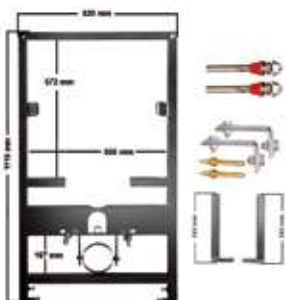

Full Frame for Concealed Cistern

- Adjustable to all Wallvit Pan.
- Adjustable Legs, High quality structure design, Comes with wall fixing hooks and rag bolts.

Half Frame for Concealed Cistern

- Adjustable to all Wallvit Pan.
- High quality structure design, Comes with wall fixing hooks and rag bolts.