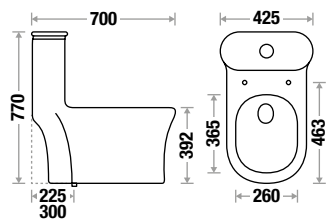

FORMOSA BLACK 8852

NEW ARRIVAL

L 700 | W 365 | H 770 mm
S Trap - 300mm (12") | 225mm (9")
4D Syphonic Tornado Flushing
UF Seat Cover

RUMBBO BLACK 504

NEW ARRIVAL

L 660 | W 360 | H 740 mm
S Trap - 300mm (12") | 225mm (9")
Syphonic Flushing
Slow Motion PP Seat Cover

JESPER BLACK 521

NEW ARRIVAL

L 660 | W 370 | H 745 mm
S Trap - 300mm (12") | 225mm (9")
Syphonic Tornado Flushing
Slow Motion PP Seat Cover

LEXA BLACK 524

NEW ARRIVAL

L 670 | W 365 | H 745 mm
S Trap - 300mm (12") | 225mm (9")
P Trap - 180mm
Wash Down Flushing
Slow Motion Slim PP Seat Cover

SILO NXT BLACK 454

NEW ARRIVAL

L 510 | W 390 | H 365 mm
UF Seat Cover

ENIGMATIC BLACK 424

NEW ARRIVAL

L 540 | W 350 | H 375 mm
Slow Motion Slim Seat Cover