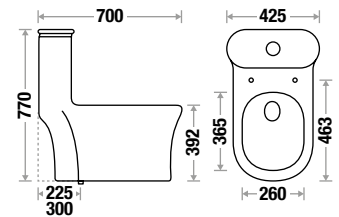

VERSATILE 1012

L 700 | W 425 | H 750 mm
S Trap - 300mm (12")
Syphonic Tornado Flushing
Slow Motion Seat Cover

BELLO 515

L 700 | W 370 | H 605 mm
S Trap - 300mm (12")
Syphonic Flushing
UF Seat Cover

ANTALIA 518

L 705 | W 395 | H 760 mm
S Trap - 300mm (12") | 225mm (9")
Syphonic Tornado Flushing
UF Seat Cover

FORMOSA 8852

L 700 | W 365 | H 770 mm
S Trap - 300mm (12") | 225mm (9")
4D Syphonic Tornado Flushing
UF Seat Cover

SVELTA 8868

L 715 | W 385 | H 775 mm
S Trap - 300mm (12") | 225mm (9")
Syphonic Tornado Flushing
UF Seat Cover

REGALIA 512

L 730 | W 380 | H 790 mm
S Trap - 225mm (9") | P Trap - 180mm
Wash Down Flushing
UF Seat Cover