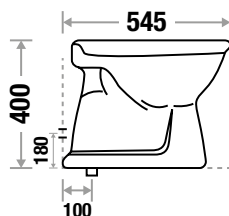

AMAZON

L 545 | W 345 | H 400 mm
S Trap 464 | P Trap 463
Slow Motion Slim Seat Cover
Also available with **In-Built JET**