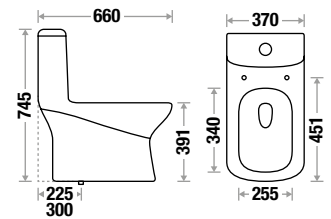

KODIAQ 519

NEW ARRIVAL

L 660 | W 370 | H 730 mm
S Trap - 300mm (12") | 225mm (9")
Syphonic Tornado Flushing
Slow Motion Slim PP Seat Cover

JESPER 521

L 660 | W 370 | H 745 mm
S Trap - 300mm (12") | 225mm (9")
Syphonic Tornado Flushing
Slow Motion Slim PP Seat Cover

TISSOT 530

NEW ARRIVAL

L 635 | W 365 | H 720 mm
S Trap - 300mm (12") | 225mm (9")
Syphonic Tornado Flushing
Slow Motion Slim PP Seat Cover
JointLess Tank

INOX 508

L 665 | W 350 | H 760 mm
S Trap - 300mm (12") | 225 mm (9")
Syphonic Flushing
Slow Motion Slim PP Seat Cover

CISCO 529

NEW ARRIVAL

L 730 | W 385 | H 780 mm
S Trap - 255mm | P Trap - 180 mm
Wash Down Flushing
Slow Motion Slim PP Seat Cover
JointLess Tank

BELTON 526

NEW ARRIVAL

L 660 | W 355 | H 745 mm
S Trap - 225mm (9") | 100mm (4")
P Trap - 180mm
Wash Down Flushing
Slow Motion PP Seat Cover