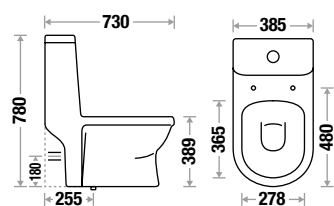

CISCO 529

NEW ARRIVAL

L 730 | W 385 | H 780 mm
S Trap - 255mm | P Trap - 180 mm
Wash Down Flushing
Slow Motion Slim PP Seat Cover
JointLess Tank

BELTON 526

NEW ARRIVAL

L 660 | W 355 | H 745 mm
S Trap - 225mm (9") | 100mm (4")
P Trap - 180mm
Wash Down Flushing
Slow Motion PP Seat Cover