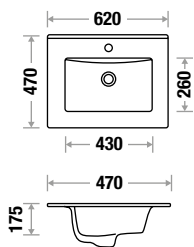

Fixing: Cabinet or Counter Top

CB 800 - L 815 | W 480 | H 240 mm

Fixing: Cabinet or Counter Top

FWB 905 - L 540 | W 475 | H 185 mm

Fixing: Cabinet or Counter Top

FWB 906A - L 620 | W 470 | H 175 mm

Fixing: Cabinet or Counter Top