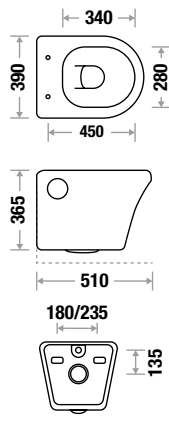

FORMOSA BLACK 8852

NEW ARRIVAL

L 700 | W 365 | H 770 mm
S Trap - 300mm (12") | 225mm (9")
4D Syphonic Tornado Flushing
UF Seat Cover

RUMBBO BLACK 504

NEW ARRIVAL

L 660 | W 360 | H 740 mm
S Trap - 300mm (12") | 225mm (9")
Syphonic Flushing
Slow Motion PP Seat Cover

JESPER BLACK 521

NEW ARRIVAL

L 660 | W 370 | H 745 mm
S Trap - 300mm (12") | 225mm (9")
Syphonic Tornado Flushing
Slow Motion PP Seat Cover

LEXA BLACK 524

NEW ARRIVAL

L 670 | W 365 | H 745 mm
S Trap - 300mm (12") | 225mm (9")
P Trap - 180mm
Wash Down Flushing
Slow Motion Slim PP Seat Cover

SILO NXT BLACK 454

NEW ARRIVAL

L 510 | W 390 | H 365 mm
UF Seat Cover

ENIGMATIC BLACK 424

NEW ARRIVAL

L 540 | W 350 | H 375 mm
Slow Motion Slim Seat Cover