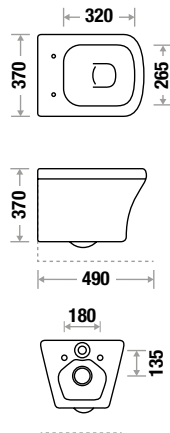

L 495 | W 365 | H 380 mm
UF Seat Cover

ELEMENT NXT (BLIND INSTALLATION) 438 B

NEW ARRIVAL

L 490 | W 370 | H 370 mm
UF Seat Cover

ELEMENT NXT 438 N

L 490 | W 370 | H 370 mm
UF Seat Cover
Also available with **In-Built JET**