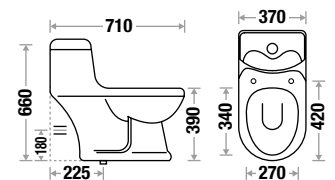

JUCAR 520

L 630 | W 340 | H 750 mm
S Trap - 225mm (9") | P Trap - 180mm
Wash Down Flushing
Slow Motion PP Seat Cover

LEENO 492

L 710 | W 370 | H 660 mm
S Trap - 225mm (9") | P Trap - 180mm
Wash Down Flushing
Slow Motion Seat Cover