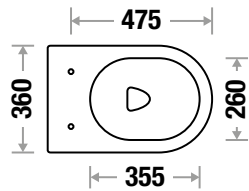

EDDY

NEW ARRIVAL

L 550 | W 360 | H 400 mm
S Trap 418 | P Trap 419
UF Seat Cover
Tornado Flushing
Silent Operation