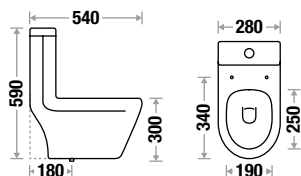

NEW ARRIVAL

L 530 | W 280 | H 620 mm
 S Trap - 180mm
 Wash Down Flushing
 Slow Motion PP Seat Cover

DONALD KIDS ONE PC 1002

NEW ARRIVAL

L 540 | W 280 | H 590 mm
 S Trap - 180mm
 Wash Down Flushing
 Slow Motion PP Seat Cover