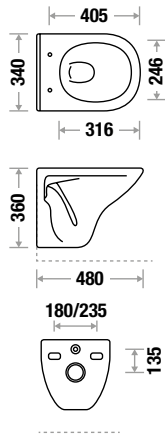

L 485 | W 345 | H 370 mm
 Slow Motion Seat Cover

BOLT 460F

L 480 | W 350 | H 365 mm
 Slow Motion Seat Cover

NOVUS 458

L 535 | W 365 | H 370 mm
 Slow Motion Seat Cover

CUB 425

L 480 | W 340 | H 360 mm
 Slow Motion Slim Seat Cover
 Also available with **In-Built JET**