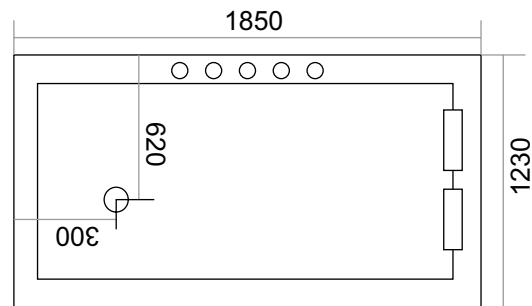

Features :

- Radio _____
- Light _____
- Faucet _____
- Pillow _____
- Jacuzzi _____
- Bubble _____
- Flexible Handle Shower _____
- Stainless Steel Frame under Tub _____