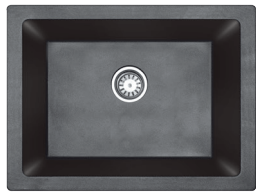

QI-104 • Single Bowl Sink

Overall Size : 600x450x205mm (24"x18"x8")
Bowl Size : 525x380mm
Available Colors : QMWH | QMBL | QAER | QAVE
M.R.P.: ₹ 6,725/-