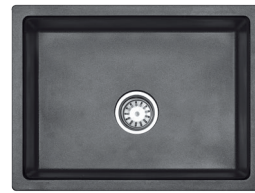

QI-004 • Single Bowl Sink

Overall Size : 610x457x203mm (24"x18"x8")
Bowl Size : 557x405mm
Available Colors : Metallic / Advance
M.R.P.: ₹ 6,725/-