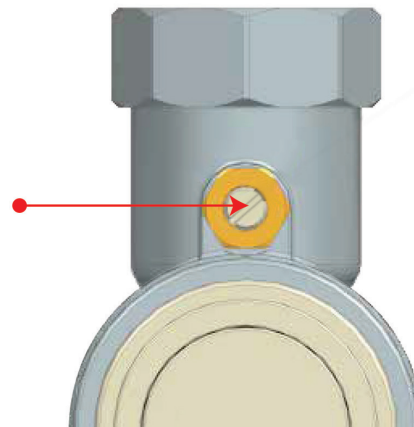

Features of Metropol (Water Hydraulic Circuit System)

- This Metropol is Designed & Manufactured and Tested with European Standard EN 12541:2002.
- This Metropol is Work on Push-Type-Auto Closing System. (Water Hydraulic Circuit System)
- Powerful Flushing Capability, Extreme Water Pressure Flow Control
- Easy to Operate & Install
- Maintenance Free Product
- Easy to Repair

Control Valve for Water Flow In High Pressure Application