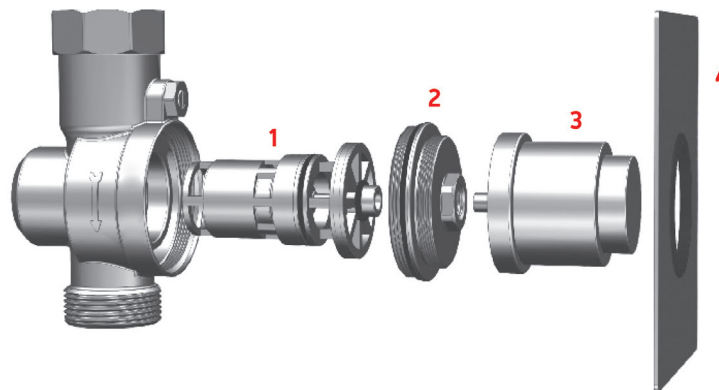

Installation Guideline

Unscrew Plastic Thread Plug. (Use 8mm L Key). Step 01

Remove (Pull) Site Protection Plastic Cap. Step 02

Unscrew Brass Metal Adaptor Nut. (Use 22mm Spanner). Step 03

Remove (Pull) Dummy Cartridge From Main Body. Step 04

Fit Cartridge Assembly Inside Valve Body (With Gentle Push). Step 01

Screw Fit Brass Metal Adaptor Nut. (Use 22mm Spanner). Step 02

Screw Fit Button Assembly On External Nut Threads. (Hand Tight Fitting) Step 03

Flange/rosette Push Fit On Button Assembly. Step 04

Features of Metropol (Water Hydraulic Circuit System)

- This Metropol is Designed & Manufactured and Tested with European Standard EN 12541:2002.
- This Metropol is Work on Push-Type-Auto Closing System. (Water Hydraulic Circuit System)
- Powerful Flushing Capability, Extreme Water Pressure Flow Control
- Easy to Operate & Install
- Maintenance Free Product
- Easy to Repair