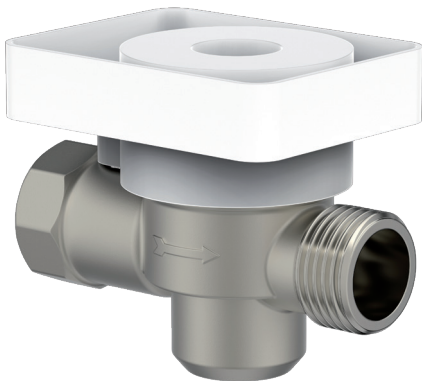

6. Installation complete.

Metropole Flush Valve with Round Wall Flange

AC-61 (25mm)	M.R.P.: ₹ 3,835/-
AC-61 (32mm)	M.R.P.: ₹ 4,870/-
AC-61 (40mm)	M.R.P.: ₹ 4,870/-

Metropole Flush Valve with Square Wall Flange

AC-62 (25mm)	M.R.P.: ₹ 3,925/-
AC-62 (32mm)	M.R.P.: ₹ 4,955/-
AC-62 (40mm)	M.R.P.: ₹ 4,955/-

Metro Flush Cock NEW ARRIVAL

MF-40 Knob
Metro Flush Cock with Round Flange (40 mm)
M.R.P.: ₹ **3,335/-**

MF-40 Handle
Metro Flush Cock with Round Flange (40 mm)
M.R.P.: ₹ **3,335/-**

- Easy to Operate
- Durable Long Life
- Maintenance Free
- Full Brass
- Powerful Pressure with Using Less Water

ALD-25 (25mm)
Concealed Brass Body For Metropole
Flush Valve 25mm (1" Inch)
M.R.P.: ₹ **2,320/-**

ALD-32 (32mm)
Concealed Brass Body For Metropole
Flush Valve 32mm (1.25" Inch)
M.R.P.: ₹ **2,320/-**

ALD-40 (40mm)
Concealed Brass Body For Metropole Flush
Valve 40mm (1.5" Inch)
M.R.P.: ₹ **2,320/-**

* **Body Warranty 10 Years**
* **Cartridge Warranty 5 Years**