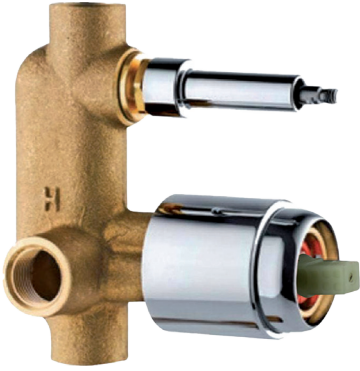

BR-26
2 Way Angular Stop Cock
M.R.P.: ₹ 1,380/-

ALD-5608
Single Lever High Flow Diverter Body
45mm Cartridge (Project Series)
M.R.P.: ₹ 2,900/-