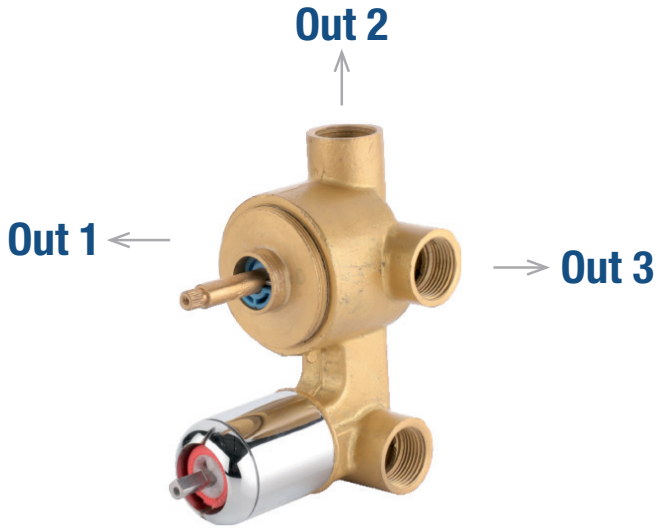

High Flow Body Jet Diverter

High Flow Body Jet Diverter

BJ-40B M.R.P.: ₹ **6,500/-**

- 3/4" Bsp Inlet Outlet
- Works Efficiently In Low Pressure Condition
- 56mm High Flow Diverter Cartridge
- 2 Modes Works Simultaneously
(Mode 1+2 and 2+3 can be used simultaneously
1+3 cannot be used simultaneously.)
- Single Piece Casted Body
- Universal Body For All Collection