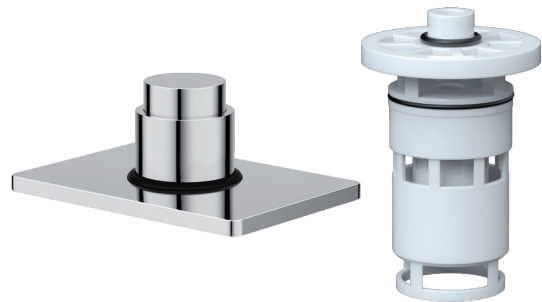

- Easy to Operate
- Durable Long Life
- Maintenance Free
- Full Brass
- Powerful Pressure with Using Less Water

ALD-25 (25mm)
Concealed Brass Body For Metropole
Flush Valve 25mm (1" Inch)
M.R.P.: ₹ **2,320/-**

ALD-32 (32mm)
Concealed Brass Body For Metropole
Flush Valve 32mm (1.25" Inch)
M.R.P.: ₹ **2,320/-**

ALD-40 (40mm)
Concealed Brass Body For Metropole Flush
Valve 40mm (1.5" Inch)
M.R.P.: ₹ **2,320/-**

* **Body Warranty 10 Years**
* **Cartridge Warranty 5 Years**

ALDUT-01
Exposed Part Kit Of Metropole Flush Valve
With Round Flange & Cartridge
(Suitable for ALD-25|32|40)
M.R.P.: ₹ **2,550/-**

ALDUT-02
Exposed Part Kit Of Metropole Flush Valve
With Square Flange & Cartridge
(Suitable for ALD-25|32|40)
M.R.P.: ₹ **2,550/-**