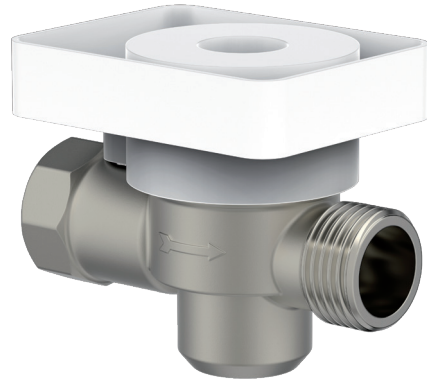

6. Installation complete.

Metropole Flush Valve with Round Wall Flange

AC-61 (25mm)	M.R.P.: ₹ 3,835/-
AC-61 (32mm)	M.R.P.: ₹ 4,870/-
AC-61 (40mm)	M.R.P.: ₹ 4,870/-

Metropole Flush Valve with Square Wall Flange

AC-62 (25mm)	M.R.P.: ₹ 3,925/-
AC-62 (32mm)	M.R.P.: ₹ 4,955/-
AC-62 (40mm)	M.R.P.: ₹ 4,955/-

Metro Flush Cock NEW ARRIVAL

MF-40 Knob
Metro Flush Cock with Round Flange (40 mm)
M.R.P.: ₹ **3,335/-**

MF-40 Handle
Metro Flush Cock with Round Flange (40 mm)
M.R.P.: ₹ **3,335/-**

- Easy to Operate
- Durable Long Life
- Maintenance Free
- Full Brass
- Powerful Pressure with Using Less Water

ALD-25 (25mm)
Concealed Brass Body For Metropole
Flush Valve 25mm (1" Inch)
M.R.P.: ₹ **2,320/-**

ALD-32 (32mm)
Concealed Brass Body For Metropole
Flush Valve 32mm (1.25" Inch)
M.R.P.: ₹ **2,320/-**

ALD-40 (40mm)
Concealed Brass Body For Metropole Flush
Valve 40mm (1.5" Inch)
M.R.P.: ₹ **2,320/-**

* **Body Warranty 10 Years**
* **Cartridge Warranty 5 Years**