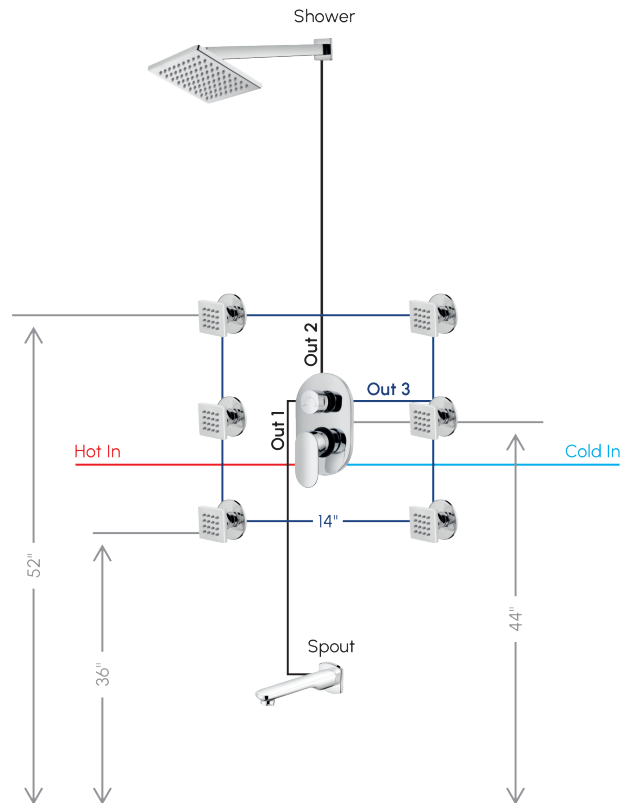

High Flow Body Jet Diverter

High Flow Body Jet Diverter

BJ-40B M.R.P.: ₹ **6,500/-**

- 3/4" Bsp Inlet Outlet
- Works Efficiently In Low Pressure Condition
- 56mm High Flow Diverter Cartridge
- 2 Modes Works Simultaneously
(Mode 1+2 and 2+3 can be used simultaneously
1+3 cannot be used simultaneously.)
- Single Piece Casted Body
- Universal Body For All Collection