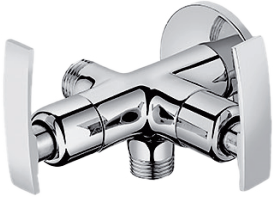

BR-12 Upper Trim
Concealed Flush Cock Upper Part
(Suitable for 012 L/ 012 M Body)
M.R.P.: ₹ 415/-

BR-20
Wall Mixer with Overhead
Shower System
M.R.P.: ₹ 4,400/-

BR-22
Wall Mixer With Crutch for
Telephonic Shower
M.R.P.: ₹ 4,400/-

BR-23
Sink Mixer (Wall Mounted) with
Swinging Spout
M.R.P.: ₹ 3,480/-

BR-24
Medium Pillar Cock with Long Nose
M.R.P.: ₹ 1,810/-

BR-25
Pillar Cock Extension
Body with Long Nose
M.R.P.: ₹ 2,360/-

BR-26
2 Way Angular Stop Cock
M.R.P.: ₹ 1,380/-