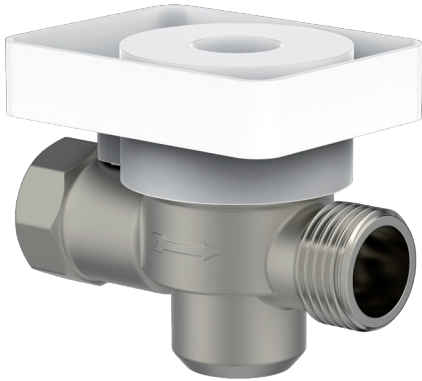

6. Installation complete.

Metropole Flush Valve with Round Wall Flange

AC-61 (25mm)	M.R.P.: ₹ 3,835/-
AC-61 (32mm)	M.R.P.: ₹ 4,870/-
AC-61 (40mm)	M.R.P.: ₹ 4,870/-

Metropole Flush Valve with Square Wall Flange

AC-62 (25mm)	M.R.P.: ₹ 3,925/-
AC-62 (32mm)	M.R.P.: ₹ 4,955/-
AC-62 (40mm)	M.R.P.: ₹ 4,955/-

Metro Flush Cock NEW ARRIVAL

MF-40 Knob
Metro Flush Cock with Round Flange (40 mm)
M.R.P.: ₹ **3,335/-**

MF-40 Handle
Metro Flush Cock with Round Flange (40 mm)
M.R.P.: ₹ **3,335/-**

- Easy to Operate
- Durable Long Life
- Maintenance Free
- Full Brass
- Powerful Pressure with Using Less Water

ALD-25 (25mm)
Concealed Brass Body For Metropole
Flush Valve 25mm (1" Inch)
M.R.P.: ₹ **2,320/-**

ALD-32 (32mm)
Concealed Brass Body For Metropole
Flush Valve 32mm (1.25" Inch)
M.R.P.: ₹ **2,320/-**

ALD-40 (40mm)
Concealed Brass Body For Metropole Flush
Valve 40mm (1.5" Inch)
M.R.P.: ₹ **2,320/-**

* **Body Warranty 10 Years**
* **Cartridge Warranty 5 Years**