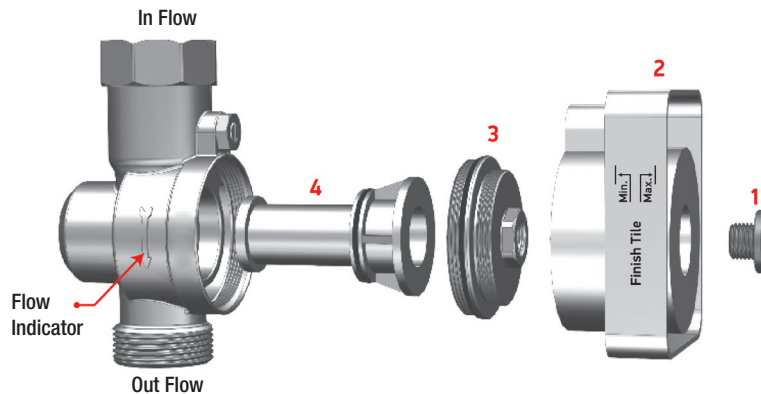

Installation Guideline

Unscrew Plastic Thread Plug. (Use 8mm L Key). Step 01

Remove (Pull) Site Protection Plastic Cap. Step 02

Unscrew Brass Metal Adaptor Nut. (Use 22mm Spanner). Step 03

Remove (Pull) Dummy Cartridge From Main Body. Step 04