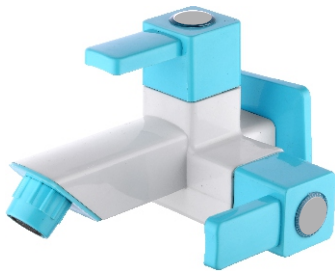

2-Way Bib Cock

EDWSB-08 ₹ 705/-

12 Pcs. 48 Pcs.