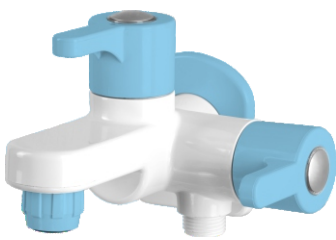

2-Way Bib Cock

SUWBL-08 ₹ 680/-

08 Pcs. 64 Pcs.