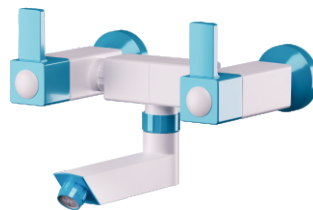

Wall Mixer Non-Telephonic

EDWSB-15 ₹ 1800/-

01 Pcs. 16 Pcs.

P.T.M.T
(Polytetra Methylene Terephthalate)

Small Box Master Box