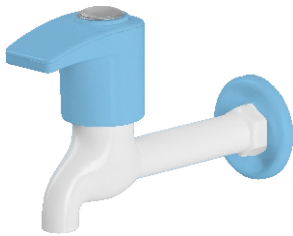

Small Box Master Box

Pillar Cock

NEWBL-01 ₹ 290/-

 24 Pcs.  144 Pcs.

Bib Cock

NEWBL-02 ₹ 200/-

 36 Pcs.  216 Pcs.

Angular Stop Cock (2 Pc Packing)

NEWBL-03 ₹ 195/-

 48 Pcs.  288 Pcs.

Bib Cock Long Body

NEWBL-04 ₹ 250/-

 24 Pcs.  144 Pcs.

Sink Cock (Table Mounted)

NEWBL-05 ₹ 555/-

 10 Pcs.  80 Pcs.