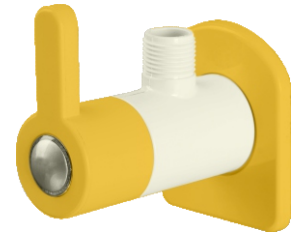

P.T.M.T
 (Polytetra Methylene Terephthalate)

 Small Box  Master Box

Pillar Cock

SUIGN-01 ₹ 500/-

 10 Pcs.  80 Pcs.

Bib Cock

SUIGN-02 ₹ 400/-

 24 Pcs.  144 Pcs.