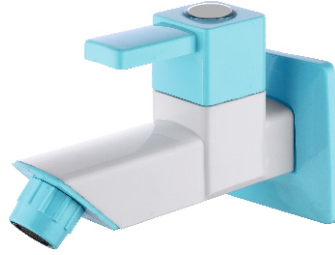

Sink Mixer (Wall Mounted)

EDIV-23 ₹ 1900/-

 01 Pcs.  16 Pcs.

Wall Mixer Non-Telephonic

EDIV-15 ₹ 1800/-

 01 Pcs.  16 Pcs.

P.T.M.T
 (Polytetra Methylene Terephthalate)

 Small Box  Master Box

Pillar Cock

EDWSB-01 ₹ 485/-

 12 Pcs.  48 Pcs.

Bib Cock

EDWSB-02 ₹ 370/-

 28 Pcs.  112 Pcs.

Angular Stop Cock (2 Pc Packing)

EDWSB-03 ₹ 320/-

 56 Pcs.  224 Pcs.

Bib Cock Long Body

EDWSB-04 ₹ 440/-

 12 Pcs.  48 Pcs.

Sink Cock (Table Mounted)

EDWSB-05 ₹ 750/-

 12 Pcs.  48 Pcs.

Sink Cock (Wall Mounted)