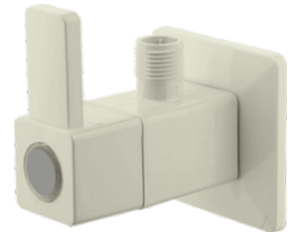

Angular Stop Cock (2 Pc Packing)

EDIV-03 ₹ 320/-

56 Pcs. 224 Pcs.