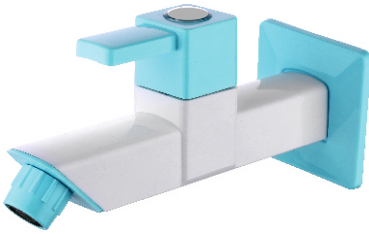

Pillar Cock

EDWSB-01 ₹ 485/-

 12 Pcs.  48 Pcs.

Bib Cock

EDWSB-02 ₹ 370/-

 28 Pcs.  112 Pcs.

Angular Stop Cock (2 Pc Packing)

EDWSB-03 ₹ 320/-

 56 Pcs.  224 Pcs.

Bib Cock Long Body

EDWSB-04 ₹ 440/-

 12 Pcs.  48 Pcs.

Sink Cock (Table Mounted)

EDWSB-05 ₹ 750/-

 12 Pcs.  48 Pcs.

Sink Cock (Wall Mounted)