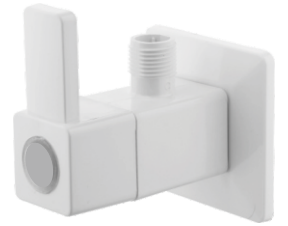

18

ALLIED
ACCESS-
ORIES

Pillar Cock

EDWH-01 ₹ 485/-

 12 Pcs.  48 Pcs.

Bib Cock

EDWH-02 ₹ 370/-

 28 Pcs.  112 Pcs.

Angular Stop Cock (2 Pc Packing)

EDWH-03 ₹ 320/-

 56 Pcs.  224 Pcs.

Bib Cock Long Body

EDWH-04 ₹ 440/-

 12 Pcs.  48 Pcs.

Sink Cock (Table Mounted)

EDWH-05 ₹ 750/-